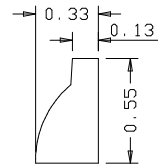

Dowel

Ovolo Sticking

Stile

Veneer

Edge Strip 0.19

Veneer

Profile

Profile

A B

9.84	6.10
11.88	8.14

Titulo: RDV#1201 - 2451" x 35mm

SQUARE ONE BUILDING PRODUCTS	Client	963- Square One				
	Designer	Luiz Antônio	Approval	Charles	Reviewed by	Luiz Antônio
	Date	17-07-2019	Date	17-07-2019	Review Date	17-07-2019