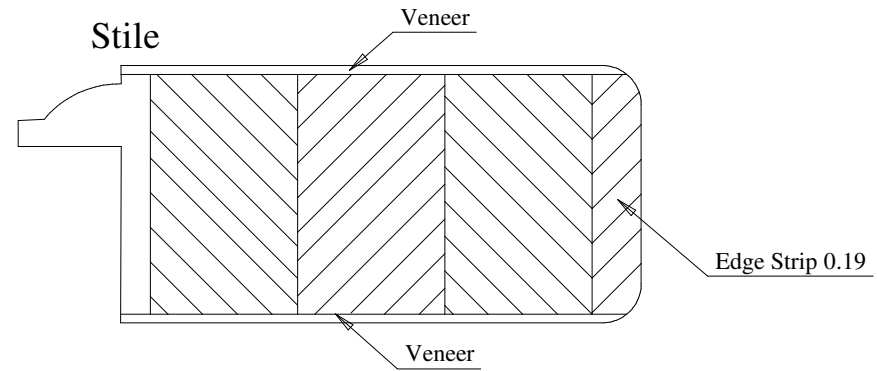

Dowel

Ovolo Sticking

Stile

Veneer

Edge Strip 0.19

Veneer

Profile

Profile

A B

9.84	6.10
11.88	8.14

Titulo: RDV#1201 - 2451" x 35mm

SQUARE ONE BUILDING PRODUCTS	Client	963- Square One				
	Designer	Luiz Antônio	Approval	Charles	Reviewed by	Luiz Antônio
	Date	17-07-2019	Date	17-07-2019	Review Date	17-07-2019