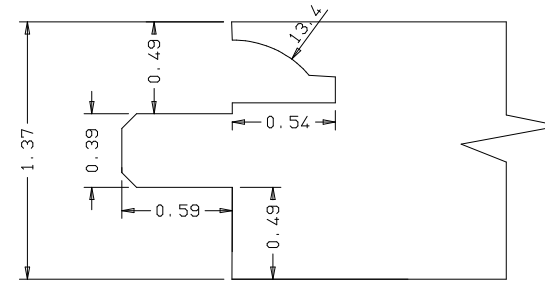

Dowel

Ovolo Sticking

Stile

Veneer

Edge Strip 0.19

Veneer

Profile

Profile

A B

9.84	6.10
11.88	8.14

Titulo: RDV#1201 - 2451" x 35mm

SQUARE ONE BUILDING PRODUCTS	Client	963- Square One				
	Designer	Luiz Antônio	Approval	Charles	Reviewed by	Luiz Antônio
	Date	17-07-2019	Date	17-07-2019	Review Date	17-07-2019