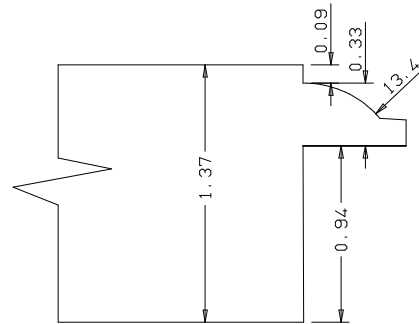

Dowel

Ovolo Sticking

Stile

Veneer

Edge Strip 0.19

Veneer

Profile

Profile

A B

9.84	6.10
11.88	8.14

Titulo: RDV#1201 - 2451" x 35mm

SQUARE ONE BUILDING PRODUCTS	Client	963- Square One				
	Designer	Luiz Antônio	Approval	Charles	Reviewed by	Luiz Antônio
	Date	17-07-2019	Date	17-07-2019	Review Date	17-07-2019