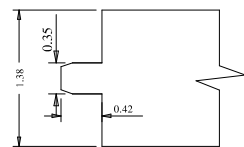

Dowel

Panel Flat - 0.35

Stile

A	B	C
36"	27.25	28.03
34"	25.25	26.06
32"	23.25	24.05
30"	21.25	22.04
28"	19.25	20.03
26"	17.25	18.03
24"	15.25	16.06
22"	13.25	14.05
20"	11.25	12.04
18"	9.25	10.03
16"	7.25	8.03

Profile

Profile

Titulo: RF#705 - 96" x 16 a 36 x 35mm - Shaker					
SQUARE ONE BUILDING PRODUCTS	Client	963- Square One			
	Designer	Luiz Antônio	Approval	Odirlei	Reviewed by Luiz Antônio
	Date	30-10-2018	Date	30-10-2018	Review Date 30-10-2018