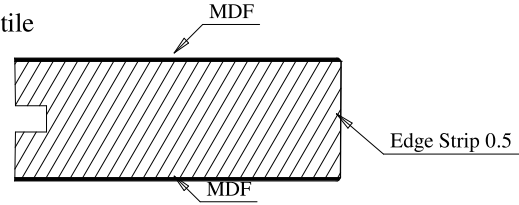

Dowel

Panel Flat - 0.35

Stile

A	B	C
36"	27.25	28.03
34"	25.25	26.06
32"	23.25	24.05
30"	21.25	22.04
28"	19.25	20.03
26"	17.25	18.03
24"	15.25	16.06
22"	13.25	14.05
20"	11.25	12.04
18"	9.25	10.03
16"	7.25	8.03

Profile

Profile

Titulo: RF#705 - 96" x 16 a 36 x 35mm - Shaker					
SQUARE ONE BUILDING PRODUCTS	Client	963- Square One			
	Designer	Luiz Antônio	Approval	Odirlei	Reviewed by Luiz Antônio
	Date	30-10-2018	Date	30-10-2018	Review Date 30-10-2018