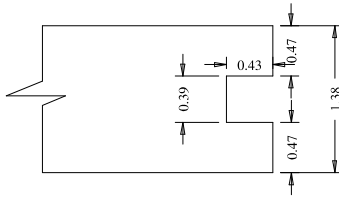

Dowel

Panel Flat - 0.39

Stile

Edge Strip 0.5

Profile

Profile

A	B	C
36"	27.25	28.03
34"	25.25	26.06
32"	23.25	24.05
30"	21.25	22.04
28"	19.25	20.03
26"	17.25	18.03
24"	15.25	16.06
22"	13.25	14.05
20"	11.25	12.04
18"	9.25	10.03
16"	7.25	8.03

Titulo: RF#705 - 96" x 16 a 36 x 35mm - Shaker Clear					
	Client	963- Square One			
	Designer	Luiz Antônio	Approval	Odirlei	Reviewed by Luiz Antônio
	Date	23-01-2018	Date	23-01-2018	Review Date 26-03-2018