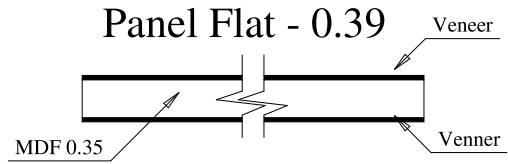

Dowel

Panel Flat - 0.39

Stile

Edge Strip 0.5

Profile

Profile

A	B	C
36"	27.25	28.03
34"	25.25	26.06
32"	23.25	24.05
30"	21.25	22.04
28"	19.25	20.03
26"	17.25	18.03
24"	15.25	16.06
22"	13.25	14.05
20"	11.25	12.04
18"	9.25	10.03
16"	7.25	8.03

Titulo: RF#705 - 96" x 16 a 36 x 35mm - Shaker Clear					
	Client	963- Square One			
	Designer	Luiz Antônio	Approval	Odirlei	Reviewed by Luiz Antônio
	Date	23-01-2018	Date	23-01-2018	Review Date 26-03-2018