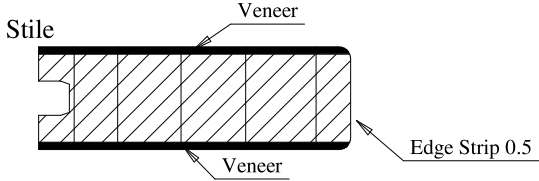

Dowel

Panel Flat - 0.39

Stile

Edge Strip 0.5

Profile

Profile

A	B	C
36"	27.25	28.03
34"	25.25	26.06
32"	23.25	24.05
30"	21.25	22.04
28"	19.25	20.03
26"	17.25	18.03
24"	15.25	16.06
22"	13.25	14.05
20"	11.25	12.04
18"	9.25	10.03
16"	7.25	8.03

Titulo: RF#705 - 96" x 16 a 36 x 35mm - Shaker Clear					
	Client	963- Square One			
	Designer	Luiz Antônio	Approval	Odirlei	Reviewed by Luiz Antônio
	Date	23-01-2018	Date	23-01-2018	Review Date 26-03-2018