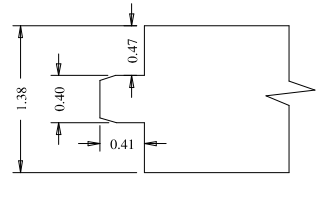

Dowel

Panel Flat - 0.39

Stile

Edge Strip 0.5

Profile

Profile

A	B	C
36"	27.25	28.03
34"	25.25	26.06
32"	23.25	24.05
30"	21.25	22.04
28"	19.25	20.03
26"	17.25	18.03
24"	15.25	16.06
22"	13.25	14.05
20"	11.25	12.04
18"	9.25	10.03
16"	7.25	8.03

Titulo: RF#705 - 96" x 16 a 36 x 35mm - Shaker Clear					
	Client	963- Square One			
	Designer	Luiz Antônio	Approval	Odirlei	Reviewed by Luiz Antônio
	Date	23-01-2018	Date	23-01-2018	Review Date 26-03-2018