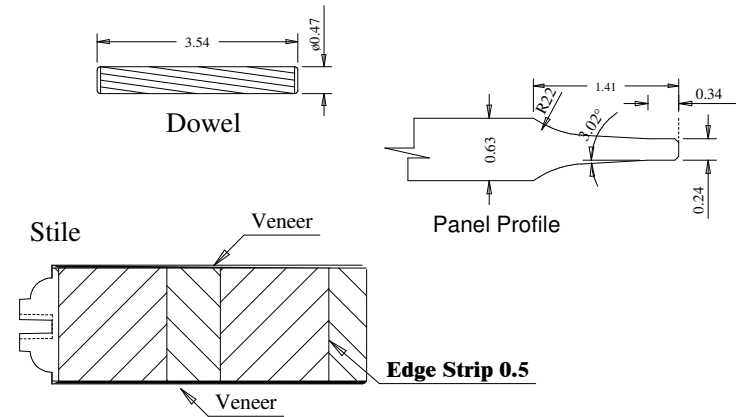

	A	B	C	D
36" (914.4mm)	27.65	27.57	27.61	27.61
34" (863.6mm)	25.65	25.57	25.61	25.61
32" (812.8mm)	23.65	23.57	23.61	23.61
30" (762mm)	21.65	21.57	21.61	21.61
28" (711.2mm)	19.65	19.57	19.61	19.61
26" (660.4mm)	17.65	17.57	17.61	17.61
24" (609.6mm)	15.65	15.57	15.61	15.61
20" (508mm)	11.65	11.57	11.61	11.61
18" (457.2mm)	9.65	9.57	9.61	9.61

Titulo: **RX#319 - 80" x 18" a 36" x 35mm - CLEAR**

SQUARE ONE
BUILDING PRODUCTS

Client	963- Square One			
Designer	Luiz Antônio	Approval	Odirlei	Reviewed by Luiz Antônio
Date	20-03-2024	Date	20-03-2024	Review Date 20-03-2024