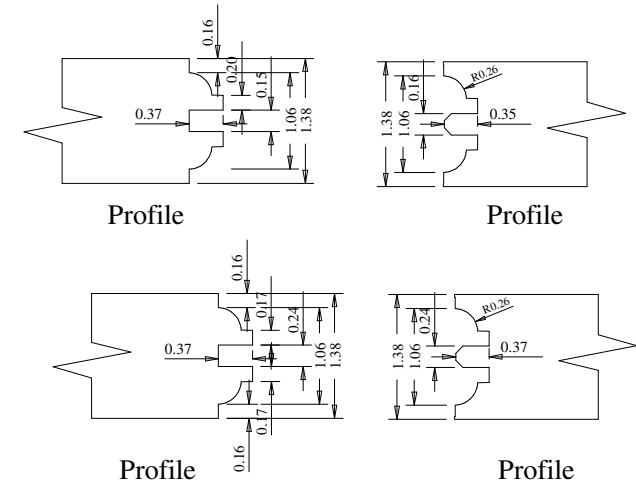

	A	B	C	D
36" (914.4mm)	27.65	27.57	27.61	27.61
34" (863.6mm)	25.65	25.57	25.61	25.61
32" (812.8mm)	23.65	23.57	23.61	23.61
30" (762mm)	21.65	21.57	21.61	21.61
28" (711.2mm)	19.65	19.57	19.61	19.61
26" (660.4mm)	17.65	17.57	17.61	17.61
24" (609.6mm)	15.65	15.57	15.61	15.61
20" (508mm)	11.65	11.57	11.61	11.61
18" (457.2mm)	9.65	9.57	9.61	9.61

Titulo: **RX#319 - 80" x 18" a 36" x 35mm - CLEAR**

SQUARE ONE
BUILDING PRODUCTS

Client	963- Square One			
Designer	Luiz Antônio	Approval	Odirlei	Reviewed by Luiz Antônio
Date	20-03-2024	Date	20-03-2024	Review Date 20-03-2024