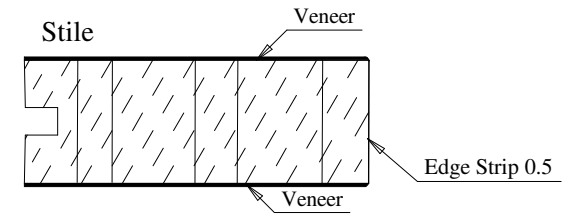

Glass 0.15

A	B	C
36"	27.25	28.03
34"	25.25	26.06
32"	23.25	24.05
30"	21.25	22.04
28"	19.25	20.03
26"	17.25	18.03
24"	15.25	16.06
22"	13.25	14.05
20"	11.25	12.04
18"	9.25	10.03
16"	7.25	8.03

Profile

Profile

Titulo: RV#528 - 80" x 35mm - Clear

SQUARE ONE
BUILDING PRODUCTS

Client	Square One				
Designer	Luiz Antônio Cirico	Approval	Charles	Reviewed by	Luiz
Date	27-03-2020	Date	27-03-2020	Review Date	27-03-2020