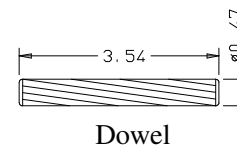

Glass 0.15

A	B	C
36"	27.25	28.03
34"	25.25	26.06
32"	23.25	24.05
30"	21.25	22.04
28"	19.25	20.03
26"	17.25	18.03
24"	15.25	16.06
22"	13.25	14.05
20"	11.25	12.04
18"	9.25	10.03
16"	7.25	8.03

Profile

Profile

Titulo: RV#528 - 80" x 35mm - Clear

SQUARE ONE
BUILDING PRODUCTS

Client	Square One				
Designer	Luiz Antônio Cirico	Approval	Charles	Reviewed by	Luiz
Date	27-03-2020	Date	27-03-2020	Review Date	27-03-2020