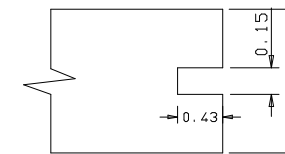

Glass 0.15

A	B	C
36"	27.25	28.03
34"	25.25	26.06
32"	23.25	24.05
30"	21.25	22.04
28"	19.25	20.03
26"	17.25	18.03
24"	15.25	16.06
22"	13.25	14.05
20"	11.25	12.04
18"	9.25	10.03
16"	7.25	8.03

Profile

Profile

Titulo: RV#528 - 80" x 35mm - Clear

SQUARE ONE
BUILDING PRODUCTS

Client	Square One				
Designer	Luiz Antônio Cirico	Approval	Charles	Reviewed by	Luiz
Date	27-03-2020	Date	27-03-2020	Review Date	27-03-2020