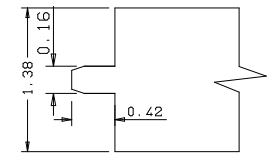

Glass 0.15

A	B	C
36"	27.25	28.03
34"	25.25	26.06
32"	23.25	24.05
30"	21.25	22.04
28"	19.25	20.03
26"	17.25	18.03
24"	15.25	16.06
22"	13.25	14.05
20"	11.25	12.04
18"	9.25	10.03
16"	7.25	8.03

Profile

Profile

Titulo: RV#528 - 80" x 35mm - Clear

SQUARE ONE
BUILDING PRODUCTS

Client	Square One				
Designer	Luiz Antônio Cirico	Approval	Charles	Reviewed by	Luiz
Date	27-03-2020	Date	27-03-2020	Review Date	27-03-2020