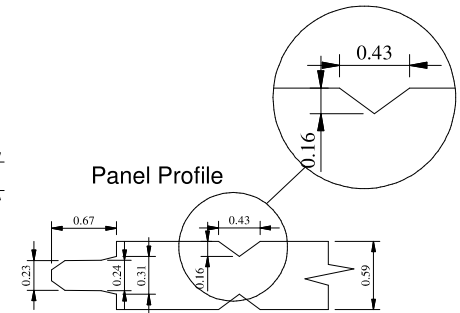

Titulo: RM#132 - 96" x 28" x 35mm - Knotty

	Client	963 - SQUARE ONE			
	Designer	Renato Cavilia	Approval	Charles Agostini	Reviewed by Luiz Antonio
	Date	18/10/2010	Date	18/10/2010	Review Date 15-02-2021

Titulo: RM#132 - 80" x 28" x 35mm - Knotty

	Client	SQUARE ONE				
	Designer	Renato Cavilia	Approval	Charles Agostini	Reviewed by	Luiz Antonio
	Date	23/03/2010	Date	23/03/2010	Review Date	15-02-2021