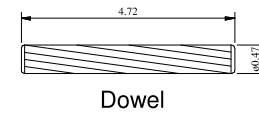

Titulo: RM#132 - 96" x 28" x 35mm - Knotty

	Client	963 - SQUARE ONE			
	Designer	Renato Cavilia	Approval	Charles Agostini	Reviewed by Luiz Antonio
	Date	18/10/2010	Date	18/10/2010	Review Date 15-02-2021

Titulo: RM#132 - 80" x 28" x 35mm - Knotty

	Client	SQUARE ONE				
	Designer	Renato Cavilia	Approval	Charles Agostini	Reviewed by	Luiz Antonio
	Date	23/03/2010	Date	23/03/2010	Review Date	15-02-2021