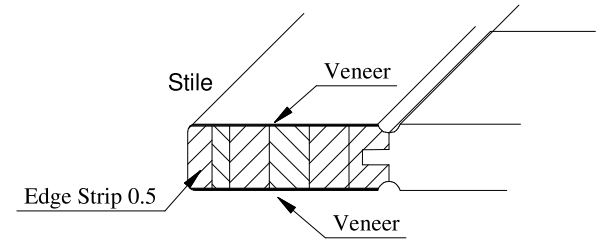

Titulo: RM#132 - 96" x 28" x 35mm - Knotty

	Client	963 - SQUARE ONE			
	Designer	Renato Cavilia	Approval	Charles Agostini	Reviewed by Luiz Antonio
	Date	18/10/2010	Date	18/10/2010	Review Date 15-02-2021

Titulo: RM#132 - 80" x 28" x 35mm - Knotty

	Client	SQUARE ONE				
	Designer	Renato Cavilia	Approval	Charles Agostini	Reviewed by	Luiz Antonio
	Date	23/03/2010	Date	23/03/2010	Review Date	15-02-2021