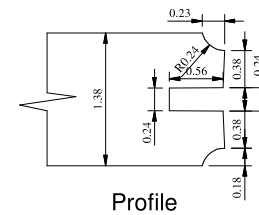

Titulo: RM#132 - 96" x 28" x 35mm - Knotty

	Client	963 - SQUARE ONE			
	Designer	Renato Cavilia	Approval	Charles Agostini	Reviewed by Luiz Antonio
	Date	18/10/2010	Date	18/10/2010	Review Date 15-02-2021

Titulo: RM#132 - 80" x 28" x 35mm - Knotty

	Client	SQUARE ONE				
	Designer	Renato Cavilia	Approval	Charles Agostini	Reviewed by	Luiz Antonio
	Date	23/03/2010	Date	23/03/2010	Review Date	15-02-2021