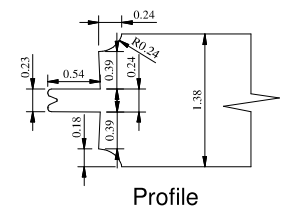

Titulo: RM#132 - 96" x 28" x 35mm - Knotty

	Client	963 - SQUARE ONE			
	Designer	Renato Cavilia	Approval	Charles Agostini	Reviewed by Luiz Antonio
	Date	18/10/2010	Date	18/10/2010	Review Date 15-02-2021

Titulo: RM#132 - 80" x 28" x 35mm - Knotty

	Client	SQUARE ONE				
	Designer	Renato Cavilia	Approval	Charles Agostini	Reviewed by	Luiz Antonio
	Date	23/03/2010	Date	23/03/2010	Review Date	15-02-2021