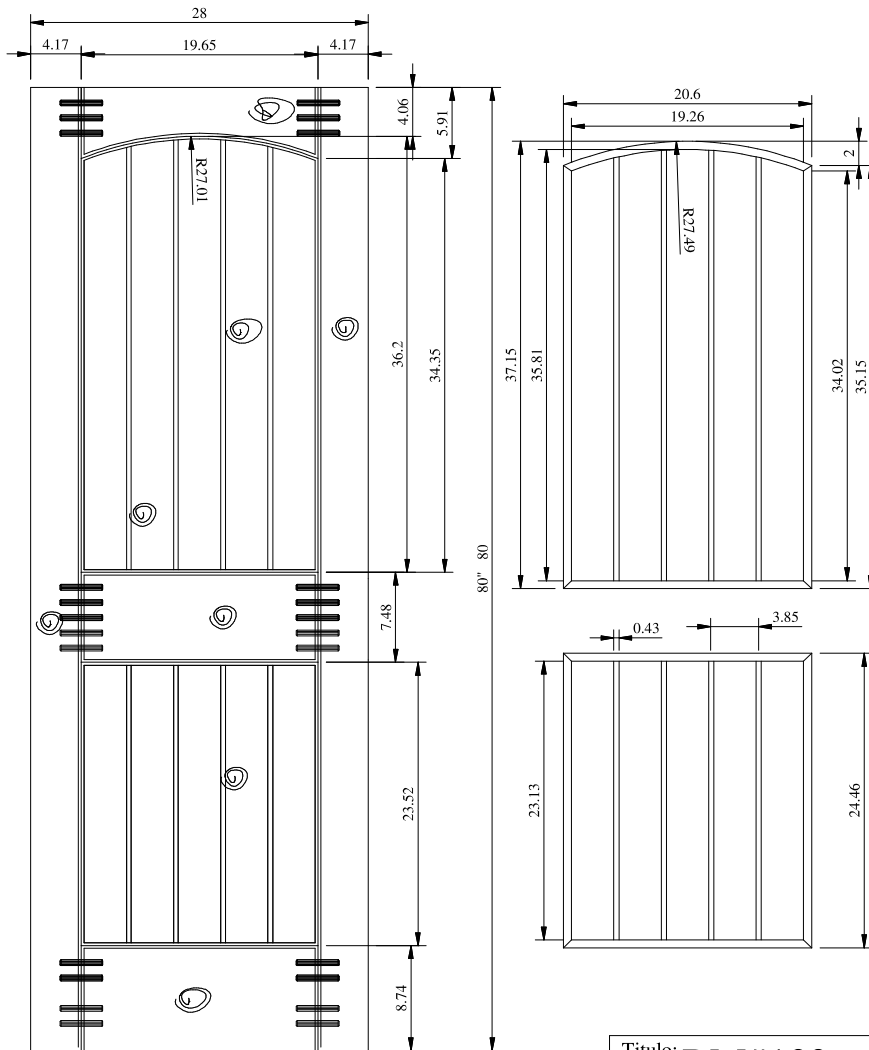

Titulo: RM#132 - 96" x 28" x 35mm - Knotty

	Client	963 - SQUARE ONE			
	Designer	Renato Cavilia	Approval	Charles Agostini	Reviewed by Luiz Antonio
	Date	18/10/2010	Date	18/10/2010	Review Date 15-02-2021

Titulo: RM#132 - 80" x 28" x 35mm - Knotty

	Client	SQUARE ONE				
	Designer	Renato Cavilia	Approval	Charles Agostini	Reviewed by	Luiz Antonio
	Date	23/03/2010	Date	23/03/2010	Review Date	15-02-2021