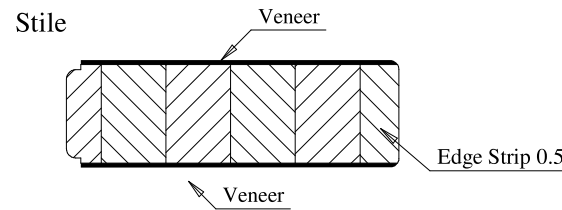

Dowel

Slats

Stile

Veneer

Edge Strip 0.5

Veneer

Profile

Profile

A	B	Slats
18" (457.2)	9.49	10.44
20" (508.0)	11.49	12.44
22" (558.8)	13.49	14.44
24" (609.6)	15.49	16.44
26" (660.4)	17.49	18.44
28" (711.2)	19.49	20.44
30" (762.0)	21.49	22.44
32" (812.8)	23.49	24.44
34" (863.6)	25.49	26.44
36" (914.4)	27.49	28.44