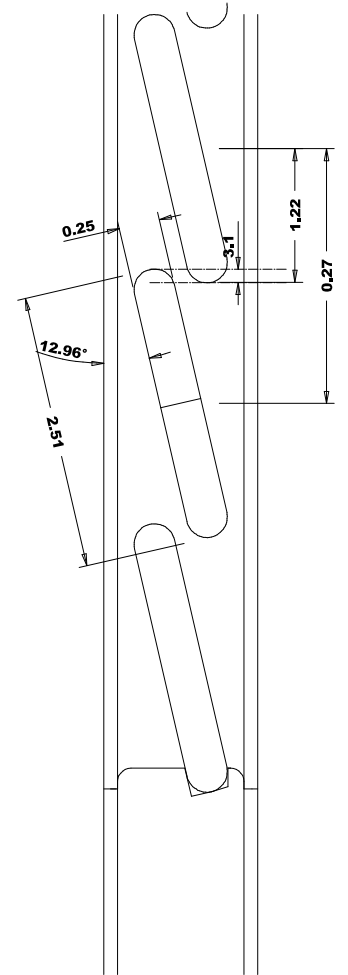

Dowel

Slats

Stile

Veneer

Edge Strip 0.5

Veneer

Profile

Profile

A	B	Slats
18" (457.2)	9.49	10.44
20" (508.0)	11.49	12.44
22" (558.8)	13.49	14.44
24" (609.6)	15.49	16.44
26" (660.4)	17.49	18.44
28" (711.2)	19.49	20.44
30" (762.0)	21.49	22.44
32" (812.8)	23.49	24.44
34" (863.6)	25.49	26.44
36" (914.4)	27.49	28.44

Titulo: RZ#805 - 80" x 35mm - Clear - Frizada

**SQUARE ONE**  
BUILDING PRODUCTS

Client	963- Square One				
Designer	Luiz Antônio	Approval	Charles	Reviewed by	Luiz Antônio
Date	09-08-2018	Date	09-08-2018	Review Date	10-10-2018