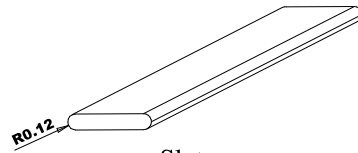

Dowel

Slats

Stile

Veneer

Edge Strip 0.5

Veneer

Profile

Profile

A	B	Slats
18" (457.2)	9.49	10.44
20" (508.0)	11.49	12.44
22" (558.8)	13.49	14.44
24" (609.6)	15.49	16.44
26" (660.4)	17.49	18.44
28" (711.2)	19.49	20.44
30" (762.0)	21.49	22.44
32" (812.8)	23.49	24.44
34" (863.6)	25.49	26.44
36" (914.4)	27.49	28.44