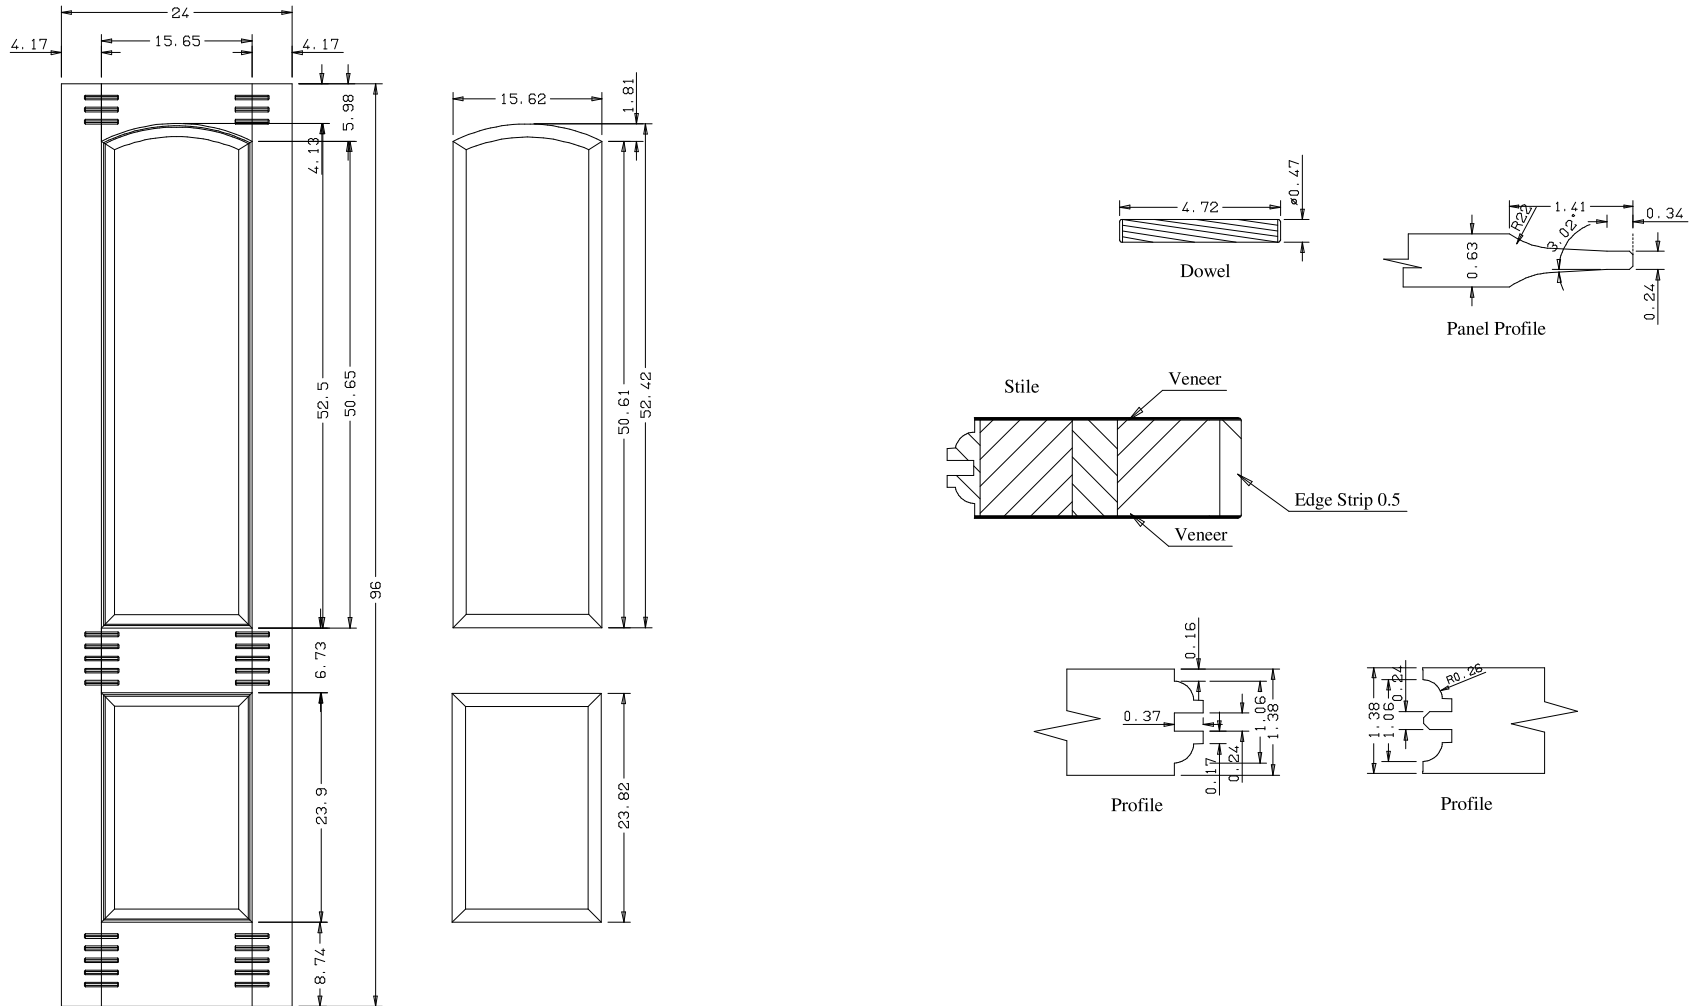

Titulo: RM#155 - 96" x 16" x35mm - Clear

SQUARE ONE
BUILDING PRODUCTS

Client	SQUARE ONE				
Designer	Luiz Antonio	Approval	Charles Agostini	Reviewed by	Luiz Antonio
Date	26-08-2022	Date	26-08-2022	Review Date	26-08-2022

Titulo: RM#155 - 96" x 18" x 35mm

SQUARE ONE
BUILDING PRODUCTS

Client	Square One				
Designer	Luiz Antonio Cirico	Approval	Charles	Reviewed by	Luiz Antonio
Date	24-05-2018	Date	24-05-2018	Review Date	24-05-2018

Titulo: RM#155 - 96" x 24" x 35mm

SQUARE ONE
BUILDING PRODUCTS

Client	963- Square One				
Designer	Luiz Antônio	Approval	Charles	Reviewed by	Luiz Antônio
Date	20-03-2019	Date	20-03-2019	Review Date	20-03-2019

Titulo: RM#155 - 96" x 32" x 35mm

Client	963- Square One				
Designer	Luiz Antônio	Approval	Charles	Reviewed by	Luiz Antônio
Date	23-06-2018	Date	23-06-2018	Review Date	23-06-2018

Dowel

Panel Profile

Profile