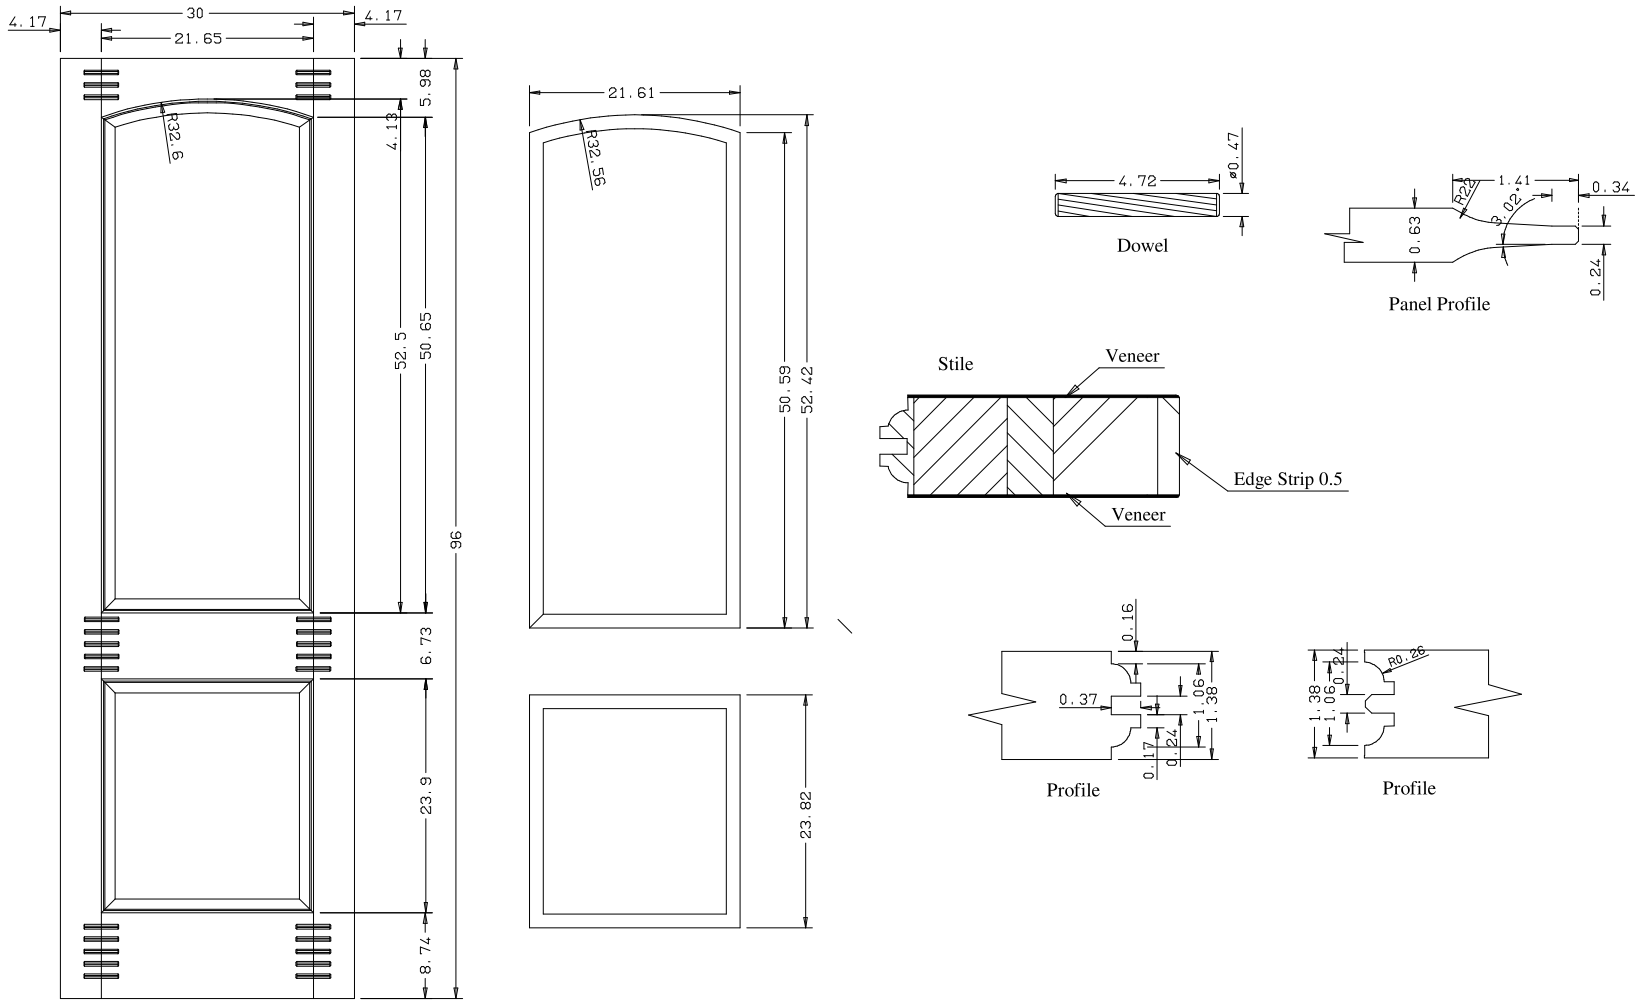

Titulo: RM#155 - 96" x 16" x35mm - Clear

SQUARE ONE
BUILDING PRODUCTS

Client	SQUARE ONE				
Designer	Luiz Antonio	Approval	Charles Agostini	Reviewed by	Luiz Antonio
Date	26-08-2022	Date	26-08-2022	Review Date	26-08-2022

Titulo: RM#155 - 96" x 24" x 35mm

SQUARE ONE
BUILDING PRODUCTS

Client	963- Square One				
Designer	Luiz Antônio	Approval	Charles	Reviewed by	Luiz Antônio
Date	20-03-2019	Date	20-03-2019	Review Date	20-03-2019

Titulo: RM#155 - 96" x 28" x 35mm

SQUARE ONE
BUILDING PRODUCTS

Client	963- Square One				
Designer	Luiz Antônio	Approval	Charles	Reviewed by	Luiz Antônio
Date	23-06-2018	Date	23-06-2018	Review Date	23-06-2018

Titulo: RM#155 - 96" x 32" x 35mm

Client	963- Square One				
Designer	Luiz Antônio	Approval	Charles	Reviewed by	Luiz Antônio
Date	23-06-2018	Date	23-06-2018	Review Date	23-06-2018

Dowel

Panel Profile

Profile