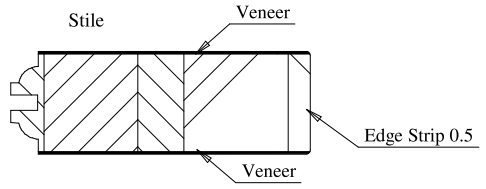

Titulo: RM#155 - 96" x 32" x 35mm

Client	963- Square One				
Designer	Luiz Antônio	Approval	Charles	Reviewed by	Luiz Antônio
Date	23-06-2018	Date	23-06-2018	Review Date	23-06-2018