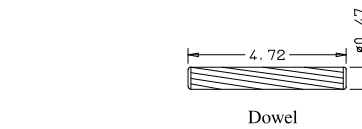

Dowel

Titulo: RM#155 - 96" x 36" x 35mm

SQUARE ONE
BUILDING PRODUCTS

Client	963- Square One				
Designer	Luiz Antônio	Approval	Charles	Reviewed by	Luiz Antônio
Date	23-06-2018	Date	23-06-2018	Review Date	23-06-2018