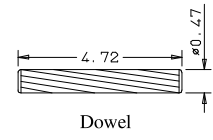

Titulo: RM#155 - 96" x 32" x 35mm

Client	963- Square One				
Designer	Luiz Antônio	Approval	Charles	Reviewed by	Luiz Antônio
Date	23-06-2018	Date	23-06-2018	Review Date	23-06-2018