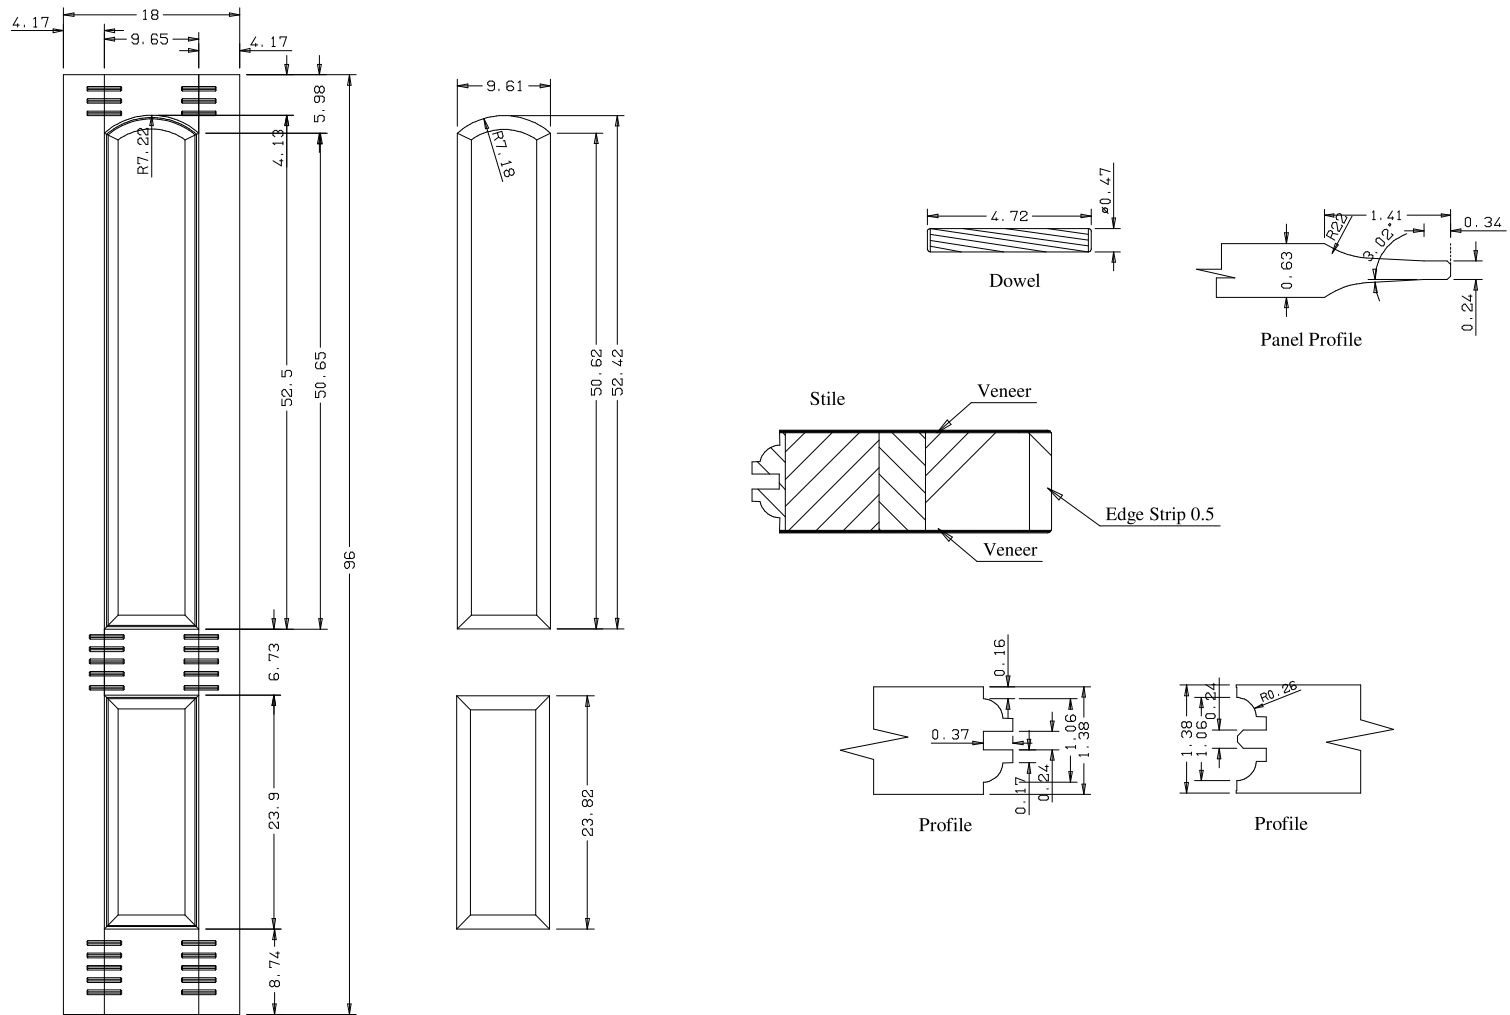

Titulo: RM#155 - 96" x 16" x35mm - Clear

SQUARE ONE
BUILDING PRODUCTS

Client	SQUARE ONE				
Designer	Luiz Antonio	Approval	Charles Agostini	Reviewed by	Luiz Antonio
Date	26-08-2022	Date	26-08-2022	Review Date	26-08-2022

Titulo: RM#155 - 96" x 18" x 35mm

SQUARE ONE
BUILDING PRODUCTS

Client	Square One				
Designer	Luiz Antonio Cirico	Approval	Charles	Reviewed by	Luiz Antonio
Date	24-05-2018	Date	24-05-2018	Review Date	24-05-2018

Titulo: RM#155 - 96" x 24" x 35mm

SQUARE ONE
BUILDING PRODUCTS

Client	963- Square One				
Designer	Luiz Antônio	Approval	Charles	Reviewed by	Luiz Antônio
Date	20-03-2019	Date	20-03-2019	Review Date	20-03-2019

Titulo: RM#155 - 96" x 32" x 35mm

Client	963- Square One				
Designer	Luiz Antônio	Approval	Charles	Reviewed by	Luiz Antônio
Date	23-06-2018	Date	23-06-2018	Review Date	23-06-2018

Dowel

Panel Profile

Profile