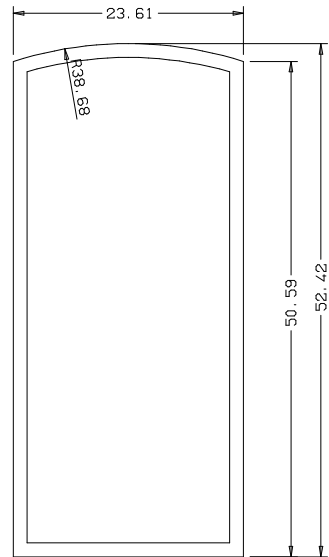

Titulo: RM#155 - 96" x 28" x 35mm

SQUARE ONE
BUILDING PRODUCTS

Client	963- Square One				
Designer	Luiz Antônio	Approval	Charles	Reviewed by	Luiz Antônio
Date	23-06-2018	Date	23-06-2018	Review Date	23-06-2018

Titulo: RM#155 - 96" x 30" x 35mm

SQUARE ONE
BUILDING PRODUCTS

Client	963- Square One				
Designer	Luiz Antônio	Approval	Charles	Reviewed by	Luiz Antônio
Date	23-06-2018	Date	23-06-2018	Review Date	23-06-2018

Titulo: RM#155 - 96" x 32" x 35mm

Client	963- Square One				
Designer	Luiz Antônio	Approval	Charles	Reviewed by	Luiz Antônio
Date	23-06-2018	Date	23-06-2018	Review Date	23-06-2018

Dowel

Panel Profile

Profile

Profile

Titulo: RM#155 - 96" x 36" x 35mm

SQUARE ONE
BUILDING PRODUCTS

Client	963- Square One				
Designer	Luiz Antônio	Approval	Charles	Reviewed by	Luiz Antônio
Date	23-06-2018	Date	23-06-2018	Review Date	23-06-2018