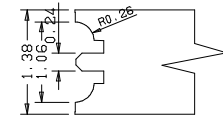

Titulo: RM#155 - 96" x 32" x 35mm

Client	963- Square One				
Designer	Luiz Antônio	Approval	Charles	Reviewed by	Luiz Antônio
Date	23-06-2018	Date	23-06-2018	Review Date	23-06-2018

Dowel

Panel Profile

Profile