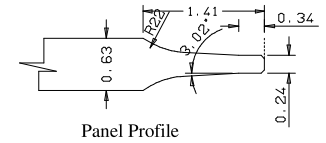

Titulo: RM#155 - 96" x 32" x 35mm

Client	963- Square One				
Designer	Luiz Antônio	Approval	Charles	Reviewed by	Luiz Antônio
Date	23-06-2018	Date	23-06-2018	Review Date	23-06-2018

Dowel

Panel Profile

Profile