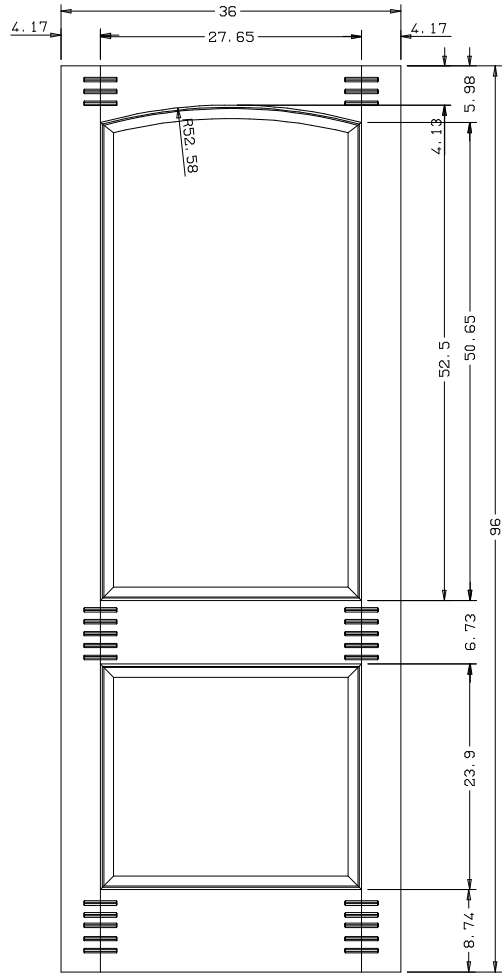

Titulo: RM#155 - 96" x 28" x 35mm

SQUARE ONE
BUILDING PRODUCTS

Client	963- Square One				
Designer	Luiz Antônio	Approval	Charles	Reviewed by	Luiz Antônio
Date	23-06-2018	Date	23-06-2018	Review Date	23-06-2018

Titulo: RM#155 - 96" x 30" x 35mm

SQUARE ONE
BUILDING PRODUCTS

Client	963- Square One				
Designer	Luiz Antônio	Approval	Charles	Reviewed by	Luiz Antônio
Date	23-06-2018	Date	23-06-2018	Review Date	23-06-2018

Titulo: RM#155 - 96" x 32" x 35mm

Client	963- Square One				
Designer	Luiz Antônio	Approval	Charles	Reviewed by	Luiz Antônio
Date	23-06-2018	Date	23-06-2018	Review Date	23-06-2018

Dowel

Panel Profile

Profile

Profile

Titulo: RM#155 - 96" x 36" x 35mm

SQUARE ONE
BUILDING PRODUCTS

Client	963- Square One				
Designer	Luiz Antônio	Approval	Charles	Reviewed by	Luiz Antônio
Date	23-06-2018	Date	23-06-2018	Review Date	23-06-2018