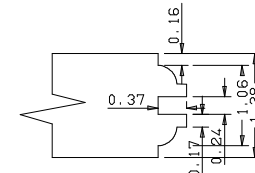

Titulo: RM#155 - 96" x 32" x 35mm

Client	963- Square One				
Designer	Luiz Antônio	Approval	Charles	Reviewed by	Luiz Antônio
Date	23-06-2018	Date	23-06-2018	Review Date	23-06-2018

Dowel

Panel Profile

Profile