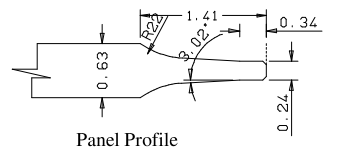

Titulo: RM#155 - 96" x 32" x 35mm

Client	963- Square One				
Designer	Luiz Antônio	Approval	Charles	Reviewed by	Luiz Antônio
Date	23-06-2018	Date	23-06-2018	Review Date	23-06-2018