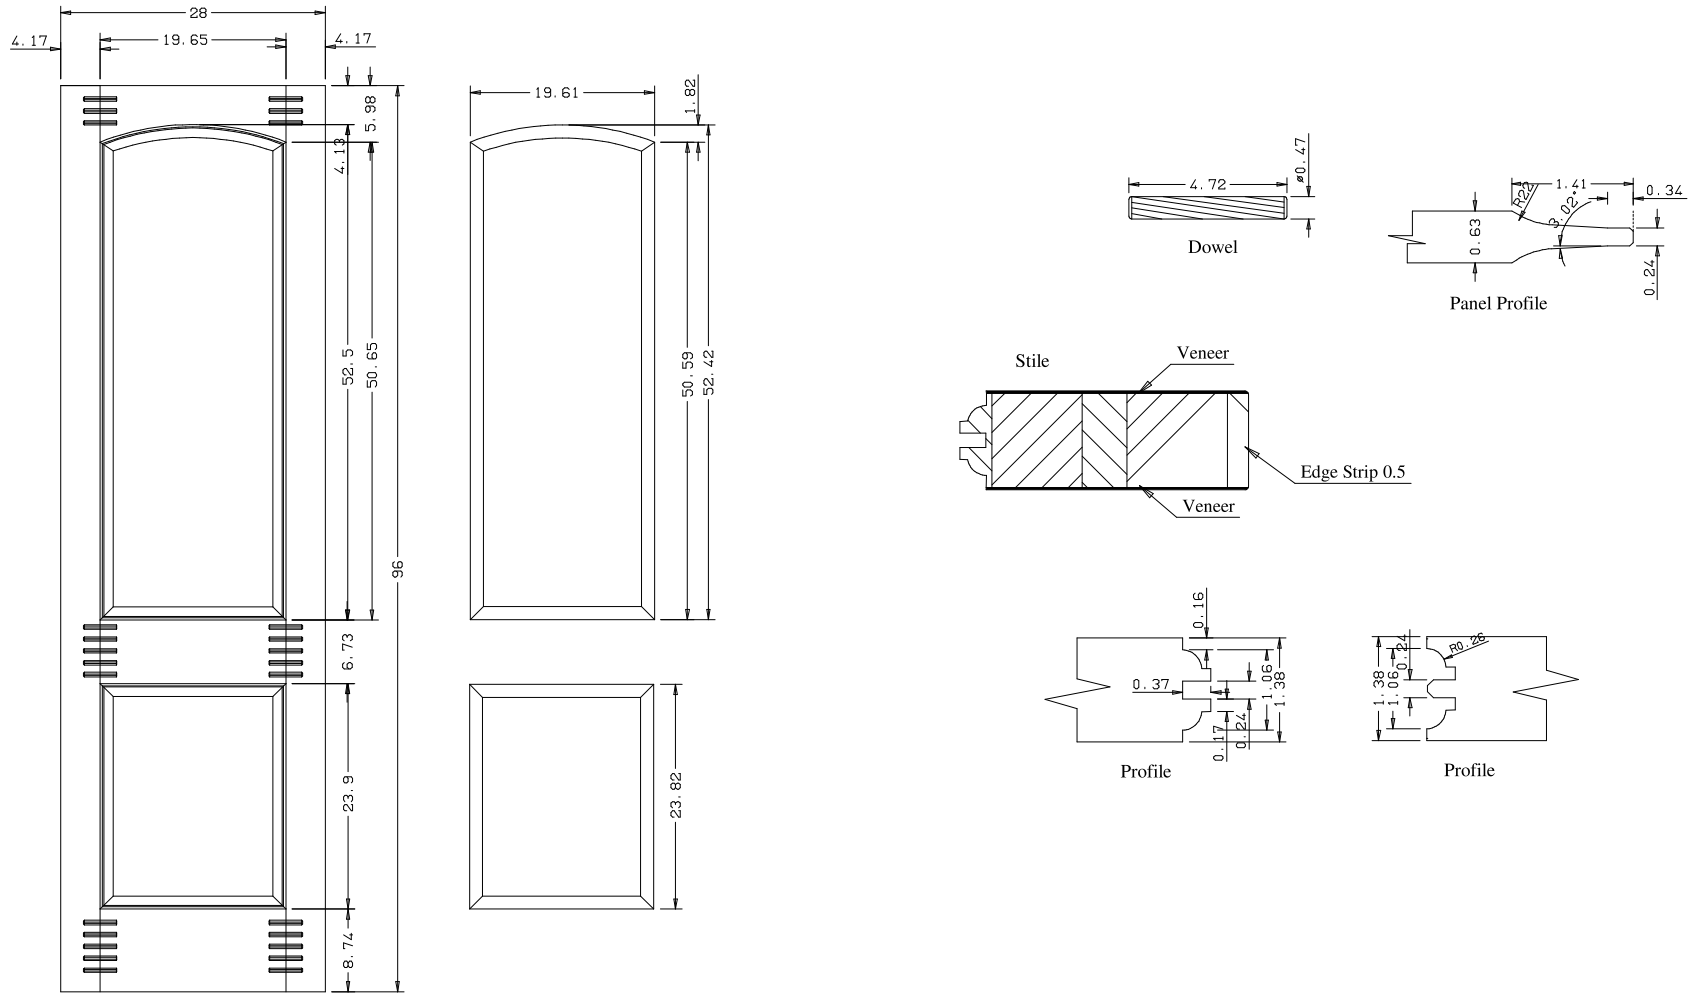

Titulo: RM#155 - 96" x 16" x35mm - Clear

SQUARE ONE
BUILDING PRODUCTS

Client	SQUARE ONE				
Designer	Luiz Antonio	Approval	Charles Agostini	Reviewed by	Luiz Antonio
Date	26-08-2022	Date	26-08-2022	Review Date	26-08-2022

Titulo: RM#155 - 96" x 18" x 35mm

SQUARE ONE
BUILDING PRODUCTS

Client	Square One				
Designer	Luiz Antonio Cirico	Approval	Charles	Reviewed by	Luiz Antonio
Date	24-05-2018	Date	24-05-2018	Review Date	24-05-2018

Titulo: RM#155 - 96" x 24" x 35mm

SQUARE ONE
BUILDING PRODUCTS

Client	963- Square One				
Designer	Luiz Antônio	Approval	Charles	Reviewed by	Luiz Antônio
Date	20-03-2019	Date	20-03-2019	Review Date	20-03-2019

Titulo: RM#155 - 96" x 32" x 35mm

Client	963- Square One				
Designer	Luiz Antônio	Approval	Charles	Reviewed by	Luiz Antônio
Date	23-06-2018	Date	23-06-2018	Review Date	23-06-2018

Dowel

Panel Profile

Profile