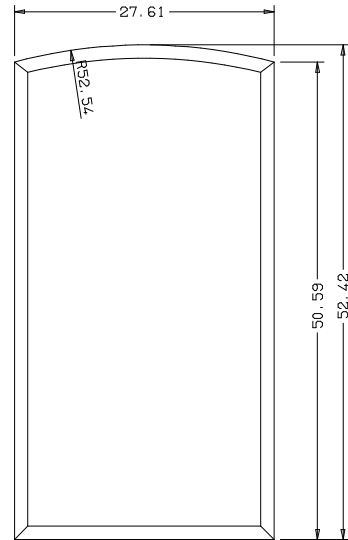

Titulo: RM#155 - 96" x 28" x 35mm

SQUARE ONE
BUILDING PRODUCTS

Client	963- Square One				
Designer	Luiz Antônio	Approval	Charles	Reviewed by	Luiz Antônio
Date	23-06-2018	Date	23-06-2018	Review Date	23-06-2018

Titulo: RM#155 - 96" x 30" x 35mm

SQUARE ONE
BUILDING PRODUCTS

Client	963- Square One				
Designer	Luiz Antônio	Approval	Charles	Reviewed by	Luiz Antônio
Date	23-06-2018	Date	23-06-2018	Review Date	23-06-2018

Titulo: RM#155 - 96" x 32" x 35mm

Client	963- Square One				
Designer	Luiz Antônio	Approval	Charles	Reviewed by	Luiz Antônio
Date	23-06-2018	Date	23-06-2018	Review Date	23-06-2018

Dowel

Panel Profile

Profile

Profile

Titulo: RM#155 - 96" x 36" x 35mm

SQUARE ONE
BUILDING PRODUCTS

Client	963- Square One				
Designer	Luiz Antônio	Approval	Charles	Reviewed by	Luiz Antônio
Date	23-06-2018	Date	23-06-2018	Review Date	23-06-2018