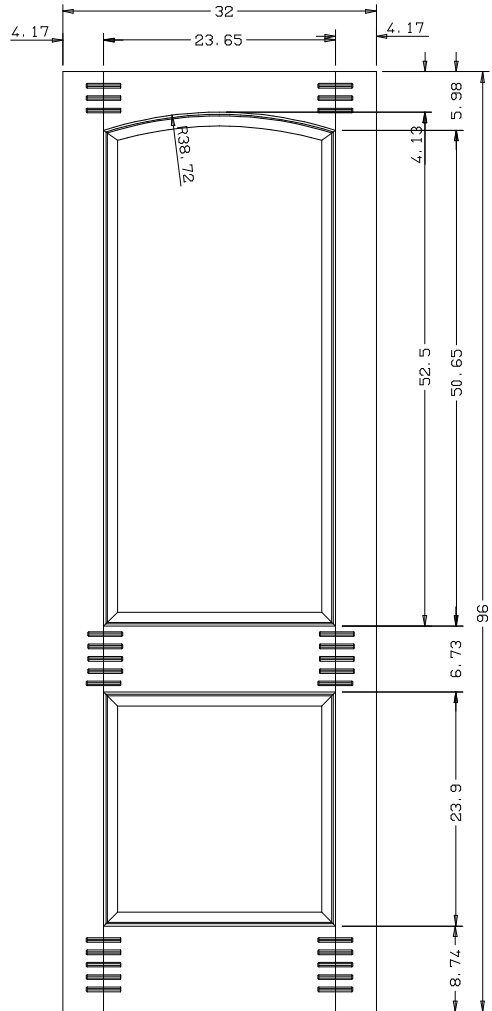

Titulo: RM#155 - 96" x 28" x 35mm

SQUARE ONE
BUILDING PRODUCTS

Client	963- Square One				
Designer	Luiz Antônio	Approval	Charles	Reviewed by	Luiz Antônio
Date	23-06-2018	Date	23-06-2018	Review Date	23-06-2018

Titulo: RM#155 - 96" x 30" x 35mm

SQUARE ONE
BUILDING PRODUCTS

Client	963- Square One				
Designer	Luiz Antônio	Approval	Charles	Reviewed by	Luiz Antônio
Date	23-06-2018	Date	23-06-2018	Review Date	23-06-2018

Titulo: RM#155 - 96" x 32" x 35mm

Client	963- Square One				
Designer	Luiz Antônio	Approval	Charles	Reviewed by	Luiz Antônio
Date	23-06-2018	Date	23-06-2018	Review Date	23-06-2018

Dowel

Panel Profile

Profile

Profile

Titulo: RM#155 - 96" x 36" x 35mm

SQUARE ONE
BUILDING PRODUCTS

Client	963- Square One				
Designer	Luiz Antônio	Approval	Charles	Reviewed by	Luiz Antônio
Date	23-06-2018	Date	23-06-2018	Review Date	23-06-2018