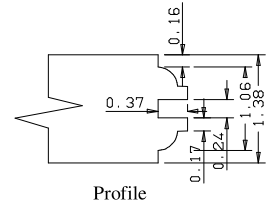

Titulo: RM#155 - 96" x 32" x 35mm

Client	963- Square One				
Designer	Luiz Antônio	Approval	Charles	Reviewed by	Luiz Antônio
Date	23-06-2018	Date	23-06-2018	Review Date	23-06-2018