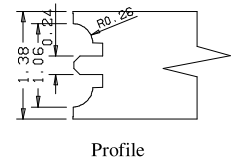

Titulo: RM#155 - 96" x 32" x 35mm

Client	963- Square One				
Designer	Luiz Antônio	Approval	Charles	Reviewed by	Luiz Antônio
Date	23-06-2018	Date	23-06-2018	Review Date	23-06-2018