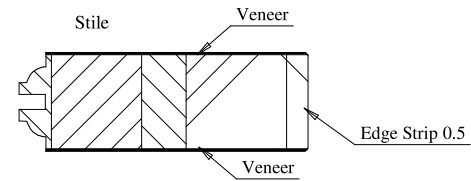

Titulo: RM#155 - 96" x 32" x 35mm

Client	963- Square One				
Designer	Luiz Antônio	Approval	Charles	Reviewed by	Luiz Antônio
Date	23-06-2018	Date	23-06-2018	Review Date	23-06-2018

Dowel

Panel Profile

Profile