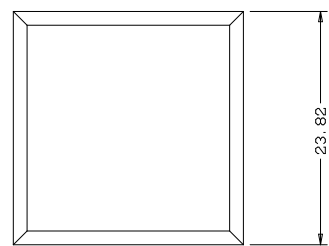

Titulo: RM#155 - 96" x 28" x 35mm

SQUARE ONE
BUILDING PRODUCTS

Client	963- Square One				
Designer	Luiz Antônio	Approval	Charles	Reviewed by	Luiz Antônio
Date	23-06-2018	Date	23-06-2018	Review Date	23-06-2018

Titulo: RM#155 - 96" x 30" x 35mm

SQUARE ONE
BUILDING PRODUCTS

Client	963- Square One				
Designer	Luiz Antônio	Approval	Charles	Reviewed by	Luiz Antônio
Date	23-06-2018	Date	23-06-2018	Review Date	23-06-2018