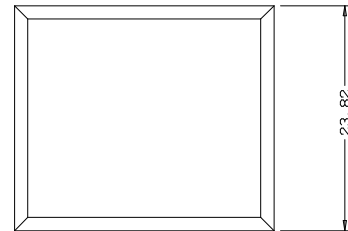

Titulo: RM#155 - 96" x 30" x 35mm

SQUARE ONE
BUILDING PRODUCTS

Client	963- Square One				
Designer	Luiz Antônio	Approval	Charles	Reviewed by	Luiz Antônio
Date	23-06-2018	Date	23-06-2018	Review Date	23-06-2018

Titulo: RM#155 - 96" x 32" x 35mm

Client	963- Square One				
Designer	Luiz Antônio	Approval	Charles	Reviewed by	Luiz Antônio
Date	23-06-2018	Date	23-06-2018	Review Date	23-06-2018

Dowel

Panel Profile

Profile