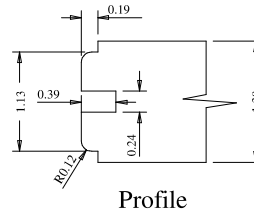

A	B	Palheta	C
18" (457.2)	9.49	10.44	10.12
20" (508.0)	11.49	12.44	12.12
22" (558.8)	13.49	14.44	14.12
24" (609.6)	15.49	16.44	16.12
26" (660.4)	17.49	18.44	18.12
28" (711.2)	19.49	20.44	20.12
30" (762.0)	21.49	22.44	22.12
32" (812.8)	23.49	24.44	24.12
34" (863.6)	25.49	26.44	26.12
36" (914.4)	27.49	28.44	28.12

Stile