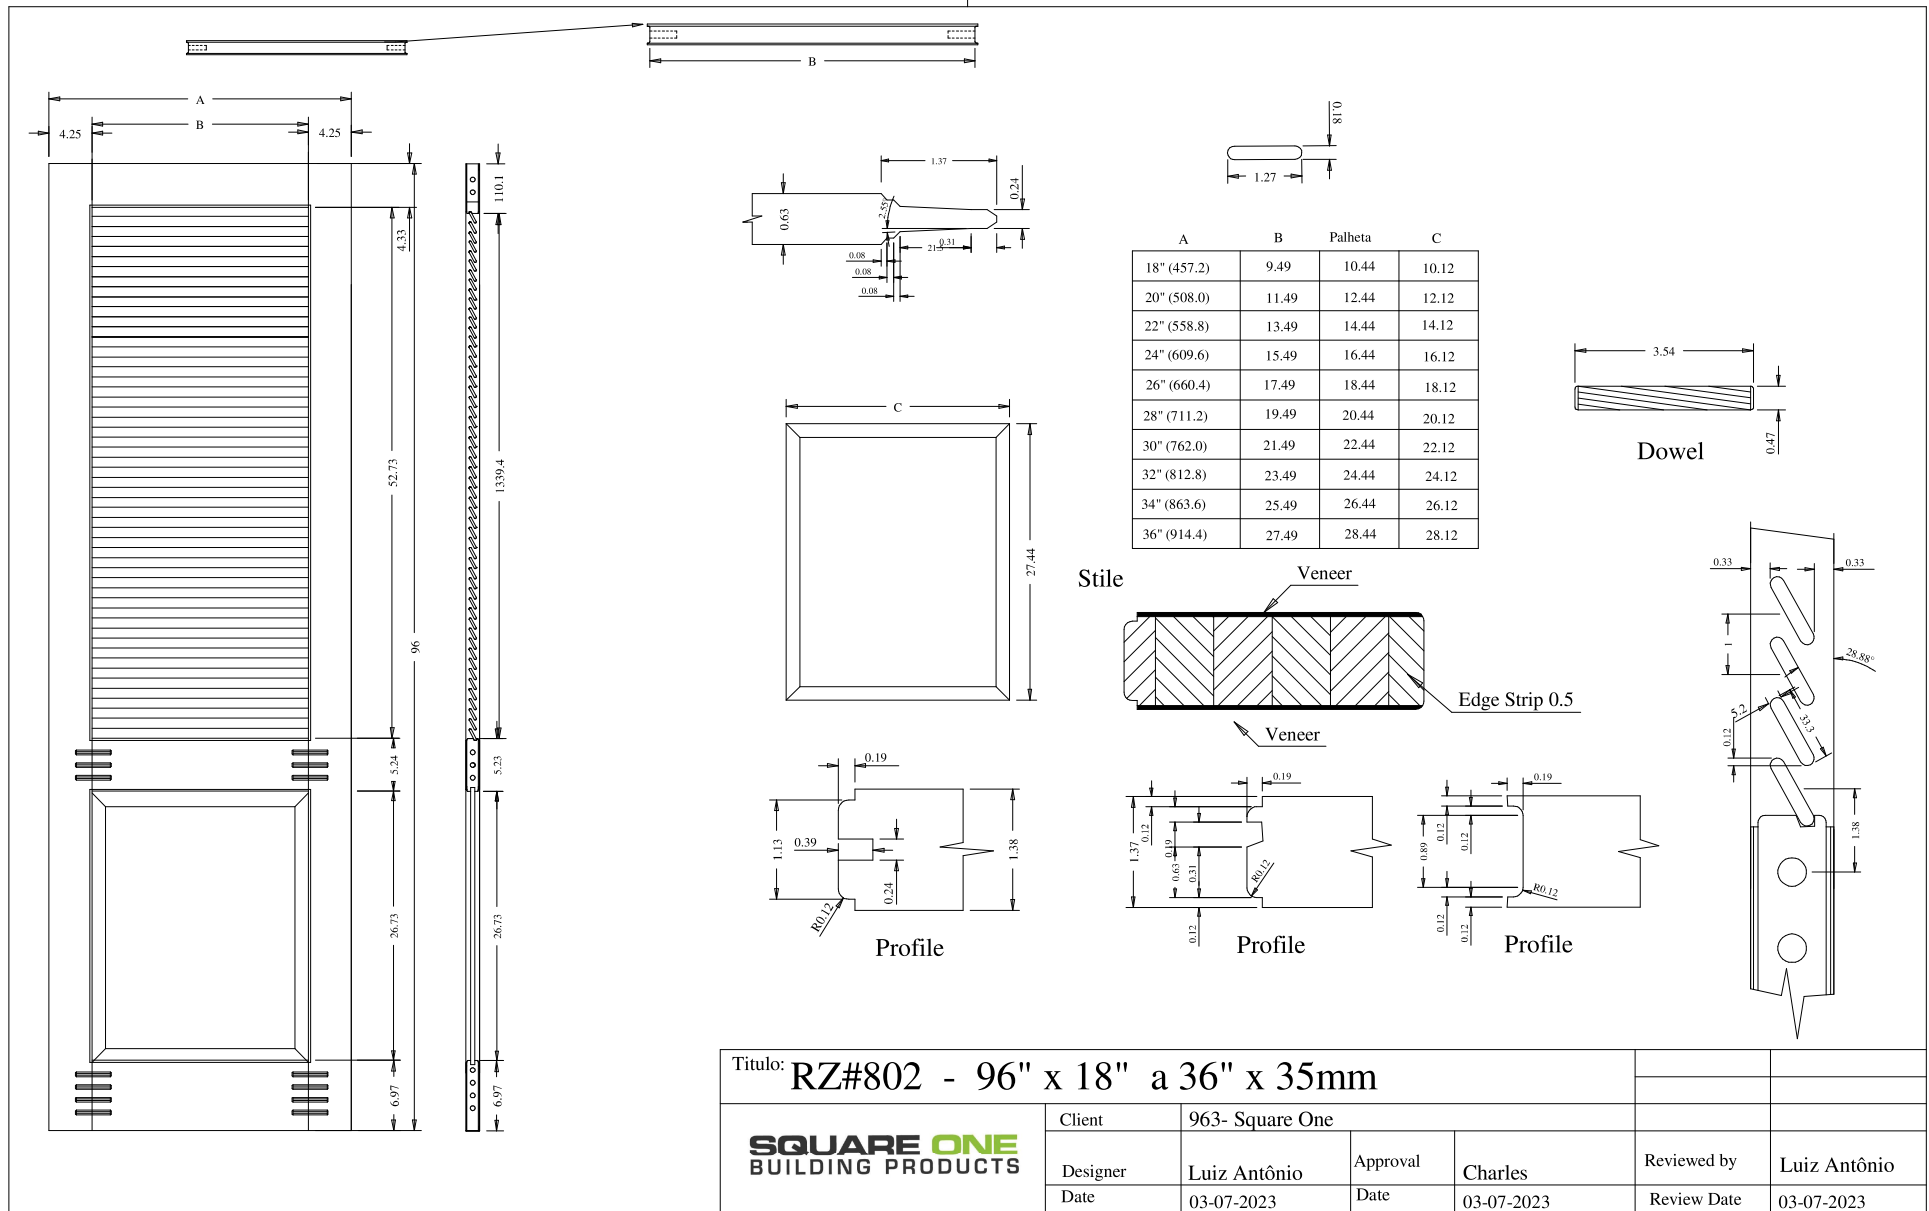

Stile

Titulo: RZ#802 - 84" x 18" a 36" x 35mm

SQUARE ONE
BUILDING PRODUCTS

Client	963- Square One				
Designer	Luiz Antônio	Approval	Charles	Reviewed by	Luiz Antônio
Date	09-08-2019	Date	09-08-2019	Review Date	09-08-2019

Titulo: RZ#802 - 96" x 18" a 36" x 35mm				
	Client	963- Square One		
	Designer	Luiz Antônio	Approval	Charles
	Date	03-07-2023	Date	03-07-2023
	Reviewed by	Luiz Antônio		Review Date
				03-07-2023

	A	B	Slats	C
18" (457.2)		9.49	10.44	10.12
20" (508.0)		11.49	12.44	12.12
22" (558.8)		13.49	14.44	14.12
24" (609.6)		15.49	16.44	16.12
26" (660.4)		17.49	18.44	18.12
28" (711.2)		19.49	20.44	20.12
30" (762.0)		21.49	22.44	22.12
32" (812.8)		23.49	24.44	24.12
34" (863.6)		25.49	26.44	26.12
36" (914.4)		27.49	28.44	28.12

Titulo: RZ#802 - 80" x 18" a 36" x 35mm						
	Client	963- Square One				
	Designer	Luiz Antônio	Approval	Charles	Reviewed by	Luiz Antônio
	Date	28-05-2019	Date	28-05-2019	Review Date	28-05-2019

RZ802 - 84" X 18" - 36" X 35mm Louver / Panel Bevel Type B

Wide side of the door is blind

Titulo: RZ#802 - 84" x 18" a 36" x 35mm - Bevel Tipo B					
SQUARE ONE BUILDING PRODUCTS	Client	963- Square One			
	Designer	Luiz Antônio	Approval	Charles	Reviewed by Luiz Antônio
	Date	21-08-2019	Date	21-08-2019	Review Date 21-08-2019