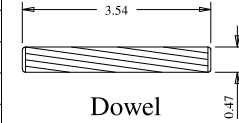

Wide side of the door is blind

Titulo: RZ#802 - 84" x 18" a 36" x 35mm - Bevel Tipo B					
SQUARE ONE BUILDING PRODUCTS	Client	963- Square One			
	Designer	Luiz Antônio	Approval	Charles	Reviewed by Luiz Antônio
	Date	21-08-2019	Date	21-08-2019	Review Date 21-08-2019