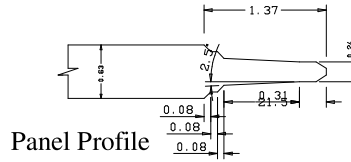

RZ802 - 84" X 18" - 36" X 35mm Louver / Panel Bevel Type B

Summit

A	B	Slats	C
18" (453.2)	9.49	10.44	10.12
20" (504.0)	11.49	12.44	12.12
22" (554.8)	13.49	14.44	14.12
24" (605.6)	15.49	16.44	16.12
26" (656.4)	17.49	18.44	18.12
28" (707.2)	19.49	20.44	20.12
30" (758.0)	21.49	22.44	22.12
32" (808.8)	23.49	24.44	24.12
34" (859.6)	25.49	26.44	26.12
36" (910.4)	27.49	28.44	28.12