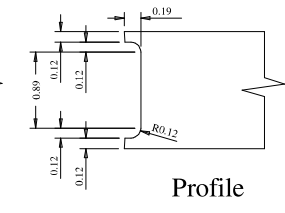

Titulo: RZ#802 - 96" x 18" a 36" x 35mm				
	Client	963- Square One		
	Designer	Luiz Antônio	Approval	Charles
	Date	03-07-2023	Date	03-07-2023
	Reviewed by	Luiz Antônio		Review Date
				03-07-2023

	A	B	Slats	C
18" (457.2)		9.49	10.44	10.12
20" (508.0)		11.49	12.44	12.12
22" (558.8)		13.49	14.44	14.12
24" (609.6)		15.49	16.44	16.12
26" (660.4)		17.49	18.44	18.12
28" (711.2)		19.49	20.44	20.12
30" (762.0)		21.49	22.44	22.12
32" (812.8)		23.49	24.44	24.12
34" (863.6)		25.49	26.44	26.12
36" (914.4)		27.49	28.44	28.12

Wide side of the door is blind

Titulo: RZ#802 - 84" x 18" a 36" x 35mm - Bevel Tipo B					
SQUARE ONE BUILDING PRODUCTS	Client	963- Square One			
	Designer	Luiz Antônio	Approval	Charles	Reviewed by Luiz Antônio
	Date	21-08-2019	Date	21-08-2019	Review Date 21-08-2019