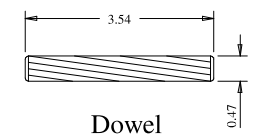

A	B	Palheta	C
18" (457.2)	9.49	10.44	10.12
20" (508.0)	11.49	12.44	12.12
22" (558.8)	13.49	14.44	14.12
24" (609.6)	15.49	16.44	16.12
26" (660.4)	17.49	18.44	18.12
28" (711.2)	19.49	20.44	20.12
30" (762.0)	21.49	22.44	22.12
32" (812.8)	23.49	24.44	24.12
34" (863.6)	25.49	26.44	26.12
36" (914.4)	27.49	28.44	28.12

Stile

Titulo: RZ#802 - 84" x 18" a 36" x 35mm

SQUARE ONE
BUILDING PRODUCTS

Client	963- Square One				
Designer	Luiz Antônio	Approval	Charles	Reviewed by	Luiz Antônio
Date	09-08-2019	Date	09-08-2019	Review Date	09-08-2019

Titulo: RZ#802 - 96" x 18" a 36" x 35mm				
	Client	963- Square One		
	Designer	Luiz Antônio	Approval	Charles
	Date	03-07-2023	Date	03-07-2023
	Reviewed by	Luiz Antônio		Review Date
				03-07-2023

	A	B	Slats	C
18" (457.2)		9.49	10.44	10.12
20" (508.0)		11.49	12.44	12.12
22" (558.8)		13.49	14.44	14.12
24" (609.6)		15.49	16.44	16.12
26" (660.4)		17.49	18.44	18.12
28" (711.2)		19.49	20.44	20.12
30" (762.0)		21.49	22.44	22.12
32" (812.8)		23.49	24.44	24.12
34" (863.6)		25.49	26.44	26.12
36" (914.4)		27.49	28.44	28.12

Wide side of the door is blind

Titulo: RZ#802 - 84" x 18" a 36" x 35mm - Bevel Tipo B					
SQUARE ONE BUILDING PRODUCTS	Client	963- Square One			
	Designer	Luiz Antônio	Approval	Charles	Reviewed by Luiz Antônio
	Date	21-08-2019	Date	21-08-2019	Review Date 21-08-2019