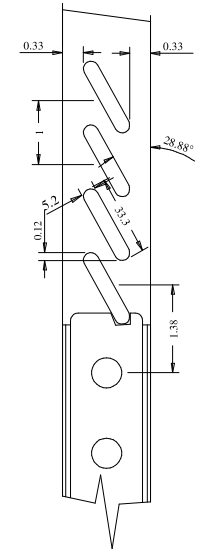

A	B	Palheta	C
18" (457.2)	9.49	10.44	10.12
20" (508.0)	11.49	12.44	12.12
22" (558.8)	13.49	14.44	14.12
24" (609.6)	15.49	16.44	16.12
26" (660.4)	17.49	18.44	18.12
28" (711.2)	19.49	20.44	20.12
30" (762.0)	21.49	22.44	22.12
32" (812.8)	23.49	24.44	24.12
34" (863.6)	25.49	26.44	26.12
36" (914.4)	27.49	28.44	28.12

Titulo: RZ#802 - 96" x 18" a 36" x 35mm				
	Client	963- Square One		
	Designer	Luiz Antônio	Approval	Charles
	Date	03-07-2023	Date	03-07-2023
	Reviewed by	Luiz Antônio		Review Date
				03-07-2023

	A	B	Slats	C
18" (457.2)		9.49	10.44	10.12
20" (508.0)		11.49	12.44	12.12
22" (558.8)		13.49	14.44	14.12
24" (609.6)		15.49	16.44	16.12
26" (660.4)		17.49	18.44	18.12
28" (711.2)		19.49	20.44	20.12
30" (762.0)		21.49	22.44	22.12
32" (812.8)		23.49	24.44	24.12
34" (863.6)		25.49	26.44	26.12
36" (914.4)		27.49	28.44	28.12

Titulo: RZ#802 - 80" x 18" a 36" x 35mm						
	Client	963- Square One				
	Designer	Luiz Antônio	Approval	Charles	Reviewed by	Luiz Antônio
	Date	28-05-2019	Date	28-05-2019	Review Date	28-05-2019

RZ802 - 84" X 18" - 36" X 35mm Louver / Panel Bevel Type B

Wide side of the door is blind

Titulo: RZ#802 - 84" x 18" a 36" x 35mm - Bevel Tipo B					
SQUARE ONE BUILDING PRODUCTS	Client	963- Square One			
	Designer	Luiz Antônio	Approval	Charles	Reviewed by Luiz Antônio
	Date	21-08-2019	Date	21-08-2019	Review Date 21-08-2019