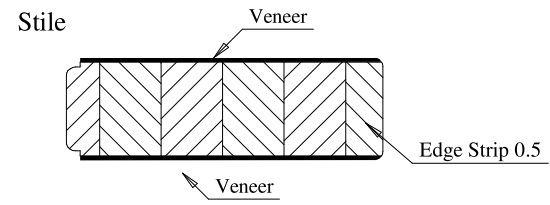

A	B	Palheta	C
18" (457.2)	9.49	10.44	10.12
20" (508.0)	11.49	12.44	12.12
22" (558.8)	13.49	14.44	14.12
24" (609.6)	15.49	16.44	16.12
26" (660.4)	17.49	18.44	18.12
28" (711.2)	19.49	20.44	20.12
30" (762.0)	21.49	22.44	22.12
32" (812.8)	23.49	24.44	24.12
34" (863.6)	25.49	26.44	26.12
36" (914.4)	27.49	28.44	28.12

Stile

Titulo: RZ#802 - 84" x 18" a 36" x 35mm

SQUARE ONE
BUILDING PRODUCTS

Client	963- Square One				
Designer	Luiz Antônio	Approval	Charles	Reviewed by	Luiz Antônio
Date	09-08-2019	Date	09-08-2019	Review Date	09-08-2019

Titulo: RZ#802 - 96" x 18" a 36" x 35mm				
	Client	963- Square One		
	Designer	Luiz Antônio	Approval	Charles
	Date	03-07-2023	Date	03-07-2023
	Reviewed by	Luiz Antônio		Review Date
				03-07-2023

	A	B	Slats	C
18" (457.2)		9.49	10.44	10.12
20" (508.0)		11.49	12.44	12.12
22" (558.8)		13.49	14.44	14.12
24" (609.6)		15.49	16.44	16.12
26" (660.4)		17.49	18.44	18.12
28" (711.2)		19.49	20.44	20.12
30" (762.0)		21.49	22.44	22.12
32" (812.8)		23.49	24.44	24.12
34" (863.6)		25.49	26.44	26.12
36" (914.4)		27.49	28.44	28.12

Wide side of the door is blind

Titulo: RZ#802 - 84" x 18" a 36" x 35mm - Bevel Tipo B					
SQUARE ONE BUILDING PRODUCTS	Client	963- Square One			
	Designer	Luiz Antônio	Approval	Charles	Reviewed by Luiz Antônio
	Date	21-08-2019	Date	21-08-2019	Review Date 21-08-2019