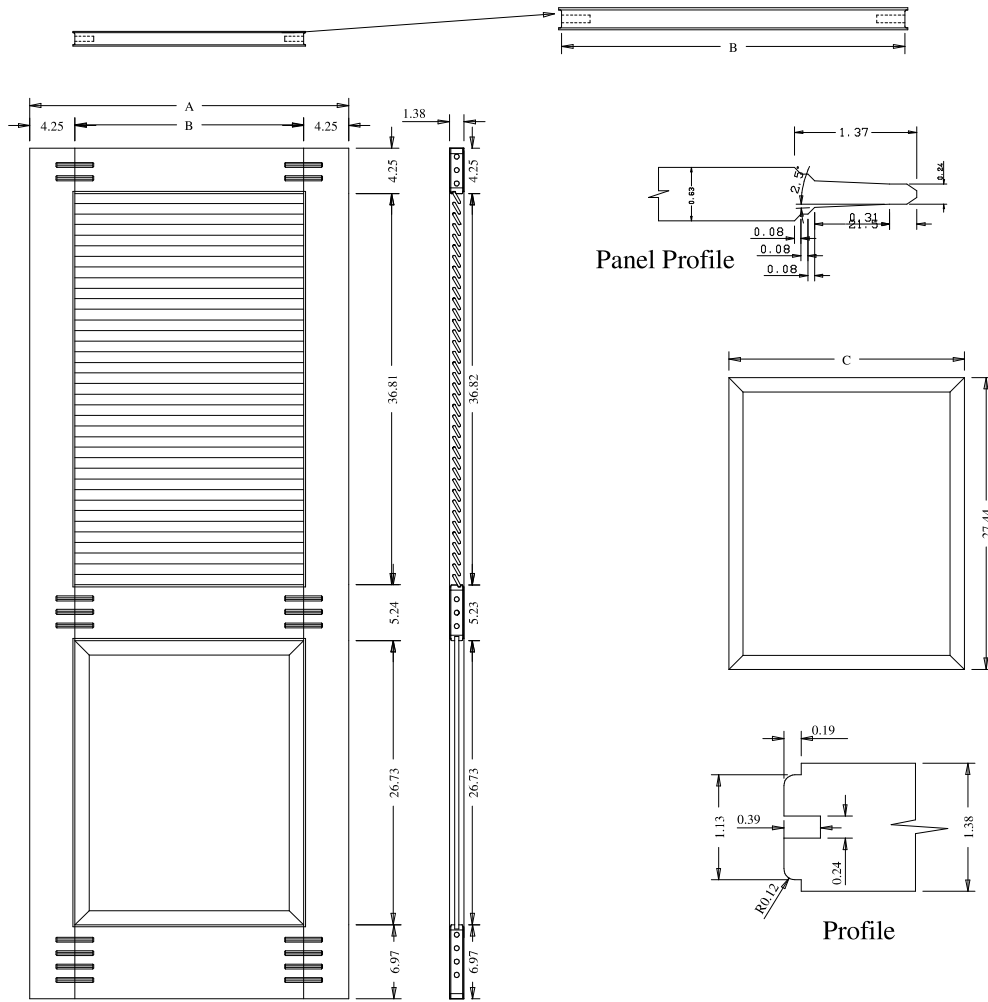

Stile

Titulo: RZ#802 - 84" x 18" a 36" x 35mm

SQUARE ONE
BUILDING PRODUCTS

Client	963- Square One				
Designer	Luiz Antônio	Approval	Charles	Reviewed by	Luiz Antônio
Date	09-08-2019	Date	09-08-2019	Review Date	09-08-2019

Titulo: RZ#802 - 96" x 18" a 36" x 35mm				
	Client	963- Square One		
	Designer	Luiz Antônio	Approval	Charles
	Date	03-07-2023	Date	03-07-2023
	Reviewed by	Luiz Antônio		Review Date
				03-07-2023

	A	B	Slats	C
18" (457.2)		9.49	10.44	10.12
20" (508.0)		11.49	12.44	12.12
22" (558.8)		13.49	14.44	14.12
24" (609.6)		15.49	16.44	16.12
26" (660.4)		17.49	18.44	18.12
28" (711.2)		19.49	20.44	20.12
30" (762.0)		21.49	22.44	22.12
32" (812.8)		23.49	24.44	24.12
34" (863.6)		25.49	26.44	26.12
36" (914.4)		27.49	28.44	28.12

Titulo: RZ#802 - 80" x 18" a 36" x 35mm						
	Client	963- Square One				
	Designer	Luiz Antônio	Approval	Charles	Reviewed by	Luiz Antônio
	Date	28-05-2019	Date	28-05-2019	Review Date	28-05-2019

RZ802 - 84" X 18" - 36" X 35mm Louver / Panel Bevel Type B

Wide side of the door is blind

Titulo: RZ#802 - 84" x 18" a 36" x 35mm - Bevel Tipo B					
SQUARE ONE BUILDING PRODUCTS	Client	963- Square One			
	Designer	Luiz Antônio	Approval	Charles	Reviewed by Luiz Antônio
	Date	21-08-2019	Date	21-08-2019	Review Date 21-08-2019