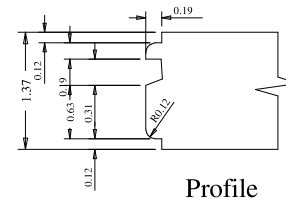

Titulo: RZ#802 - 96" x 18" a 36" x 35mm				
	Client	963- Square One		
	Designer	Luiz Antônio	Approval	Charles
	Date	03-07-2023	Date	03-07-2023
	Reviewed by	Luiz Antônio		Review Date
				03-07-2023

	A	B	Slats	C
18" (457.2)		9.49	10.44	10.12
20" (508.0)		11.49	12.44	12.12
22" (558.8)		13.49	14.44	14.12
24" (609.6)		15.49	16.44	16.12
26" (660.4)		17.49	18.44	18.12
28" (711.2)		19.49	20.44	20.12
30" (762.0)		21.49	22.44	22.12
32" (812.8)		23.49	24.44	24.12
34" (863.6)		25.49	26.44	26.12
36" (914.4)		27.49	28.44	28.12

Wide side of the door is blind

Titulo: RZ#802 - 84" x 18" a 36" x 35mm - Bevel Tipo B					
SQUARE ONE BUILDING PRODUCTS	Client	963- Square One			
	Designer	Luiz Antônio	Approval	Charles	Reviewed by Luiz Antônio
	Date	21-08-2019	Date	21-08-2019	Review Date 21-08-2019