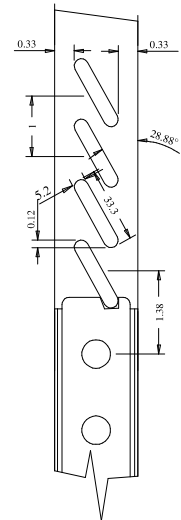

A	B	Palheta	C
18" (457.2)	9.49	10.44	10.12
20" (508.0)	11.49	12.44	12.12
22" (558.8)	13.49	14.44	14.12
24" (609.6)	15.49	16.44	16.12
26" (660.4)	17.49	18.44	18.12
28" (711.2)	19.49	20.44	20.12
30" (762.0)	21.49	22.44	22.12
32" (812.8)	23.49	24.44	24.12
34" (863.6)	25.49	26.44	26.12
36" (914.4)	27.49	28.44	28.12

Stile