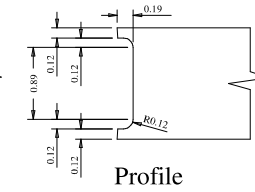

A	B	Palheta	C
18" (457.2)	9.49	10.44	10.12
20" (508.0)	11.49	12.44	12.12
22" (558.8)	13.49	14.44	14.12
24" (609.6)	15.49	16.44	16.12
26" (660.4)	17.49	18.44	18.12
28" (711.2)	19.49	20.44	20.12
30" (762.0)	21.49	22.44	22.12
32" (812.8)	23.49	24.44	24.12
34" (863.6)	25.49	26.44	26.12
36" (914.4)	27.49	28.44	28.12

Stile