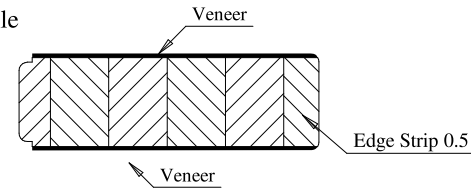

A	B	Palheta	C
18" (457.2)	9.49	10.44	10.12
20" (508.0)	11.49	12.44	12.12
22" (558.8)	13.49	14.44	14.12
24" (609.6)	15.49	16.44	16.12
26" (660.4)	17.49	18.44	18.12
28" (711.2)	19.49	20.44	20.12
30" (762.0)	21.49	22.44	22.12
32" (812.8)	23.49	24.44	24.12
34" (863.6)	25.49	26.44	26.12
36" (914.4)	27.49	28.44	28.12

Stile

Titulo: RZ#802 - 84" x 18" a 36" x 35mm

SQUARE ONE
BUILDING PRODUCTS

Client	963- Square One				
Designer	Luiz Antônio	Approval	Charles	Reviewed by	Luiz Antônio
Date	09-08-2019	Date	09-08-2019	Review Date	09-08-2019

Titulo: RZ#802 - 96" x 18" a 36" x 35mm				
	Client	963- Square One		
	Designer	Luiz Antônio	Approval	Charles
	Date	03-07-2023	Date	03-07-2023
	Reviewed by	Luiz Antônio		Review Date
				03-07-2023

	A	B	Slats	C
18" (457.2)		9.49	10.44	10.12
20" (508.0)		11.49	12.44	12.12
22" (558.8)		13.49	14.44	14.12
24" (609.6)		15.49	16.44	16.12
26" (660.4)		17.49	18.44	18.12
28" (711.2)		19.49	20.44	20.12
30" (762.0)		21.49	22.44	22.12
32" (812.8)		23.49	24.44	24.12
34" (863.6)		25.49	26.44	26.12
36" (914.4)		27.49	28.44	28.12

Wide side of the door is blind

Titulo: RZ#802 - 84" x 18" a 36" x 35mm - Bevel Tipo B					
SQUARE ONE BUILDING PRODUCTS	Client	963- Square One			
	Designer	Luiz Antônio	Approval	Charles	Reviewed by Luiz Antônio
	Date	21-08-2019	Date	21-08-2019	Review Date 21-08-2019