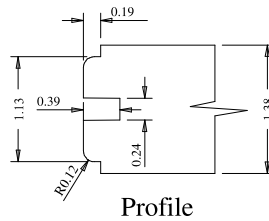

Wide side of the door is blind

Titulo: RZ#802 - 84" x 18" a 36" x 35mm - Bevel Tipo B					
SQUARE ONE BUILDING PRODUCTS	Client	963- Square One			
	Designer	Luiz Antônio	Approval	Charles	Reviewed by Luiz Antônio
	Date	21-08-2019	Date	21-08-2019	Review Date 21-08-2019