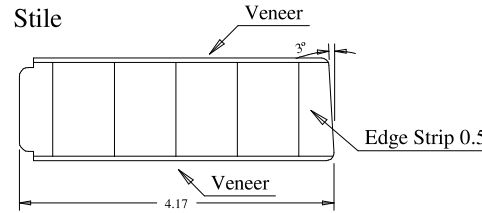

RZ802 - 84" X 18" - 36" X 35mm Louver / Panel Bevel Type B

Summit

A	B	Slats	C
18" (453.2)	9.49	10.44	10.12
20" (504.0)	11.49	12.44	12.12
22" (554.8)	13.49	14.44	14.12
24" (605.6)	15.49	16.44	16.12
26" (656.4)	17.49	18.44	18.12
28" (707.2)	19.49	20.44	20.12
30" (758.0)	21.49	22.44	22.12
32" (808.8)	23.49	24.44	24.12
34" (859.6)	25.49	26.44	26.12
36" (910.4)	27.49	28.44	28.12