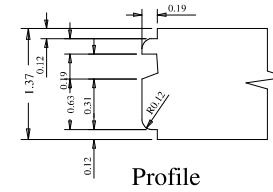

A	B	Palheta	C
18" (457.2)	9.49	10.44	10.12
20" (508.0)	11.49	12.44	12.12
22" (558.8)	13.49	14.44	14.12
24" (609.6)	15.49	16.44	16.12
26" (660.4)	17.49	18.44	18.12
28" (711.2)	19.49	20.44	20.12
30" (762.0)	21.49	22.44	22.12
32" (812.8)	23.49	24.44	24.12
34" (863.6)	25.49	26.44	26.12
36" (914.4)	27.49	28.44	28.12

Stile