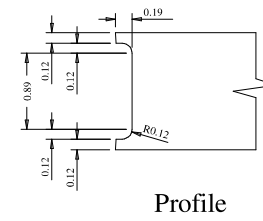

Titulo: RZ#802 - 96" x 18" a 36" x 35mm				
	Client	963- Square One		
	Designer	Luiz Antônio	Approval	Charles
	Date	03-07-2023	Date	03-07-2023
	Reviewed by	Luiz Antônio		Review Date
				03-07-2023

	A	B	Slats	C
18" (457.2)		9.49	10.44	10.12
20" (508.0)		11.49	12.44	12.12
22" (558.8)		13.49	14.44	14.12
24" (609.6)		15.49	16.44	16.12
26" (660.4)		17.49	18.44	18.12
28" (711.2)		19.49	20.44	20.12
30" (762.0)		21.49	22.44	22.12
32" (812.8)		23.49	24.44	24.12
34" (863.6)		25.49	26.44	26.12
36" (914.4)		27.49	28.44	28.12

Wide side of the door is blind

Titulo: RZ#802 - 84" x 18" a 36" x 35mm - Bevel Tipo B					
SQUARE ONE BUILDING PRODUCTS	Client	963- Square One			
	Designer	Luiz Antônio	Approval	Charles	Reviewed by Luiz Antônio
	Date	21-08-2019	Date	21-08-2019	Review Date 21-08-2019