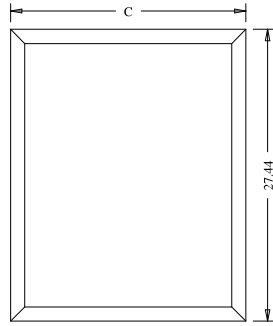

RZ802 - 84" X 18" - 36" X 35mm Louver / Panel Bevel Type B

Summit

A	B	Slats	C
18" (453.2)	9.49	10.44	10.12
20" (504.0)	11.49	12.44	12.12
22" (554.8)	13.49	14.44	14.12
24" (605.6)	15.49	16.44	16.12
26" (656.4)	17.49	18.44	18.12
28" (707.2)	19.49	20.44	20.12
30" (758.0)	21.49	22.44	22.12
32" (808.8)	23.49	24.44	24.12
34" (859.6)	25.49	26.44	26.12
36" (910.4)	27.49	28.44	28.12