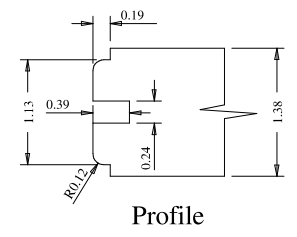

Titulo: RZ#802 - 96" x 18" a 36" x 35mm				
	Client	963- Square One		
	Designer	Luiz Antônio	Approval	Charles
	Date	03-07-2023	Date	03-07-2023
	Reviewed by	Luiz Antônio		Review Date
				03-07-2023

	A	B	Slats	C
18" (457.2)		9.49	10.44	10.12
20" (508.0)		11.49	12.44	12.12
22" (558.8)		13.49	14.44	14.12
24" (609.6)		15.49	16.44	16.12
26" (660.4)		17.49	18.44	18.12
28" (711.2)		19.49	20.44	20.12
30" (762.0)		21.49	22.44	22.12
32" (812.8)		23.49	24.44	24.12
34" (863.6)		25.49	26.44	26.12
36" (914.4)		27.49	28.44	28.12

Wide side of the door is blind

Titulo: RZ#802 - 84" x 18" a 36" x 35mm - Bevel Tipo B					
SQUARE ONE BUILDING PRODUCTS	Client	963- Square One			
	Designer	Luiz Antônio	Approval	Charles	Reviewed by Luiz Antônio
	Date	21-08-2019	Date	21-08-2019	Review Date 21-08-2019