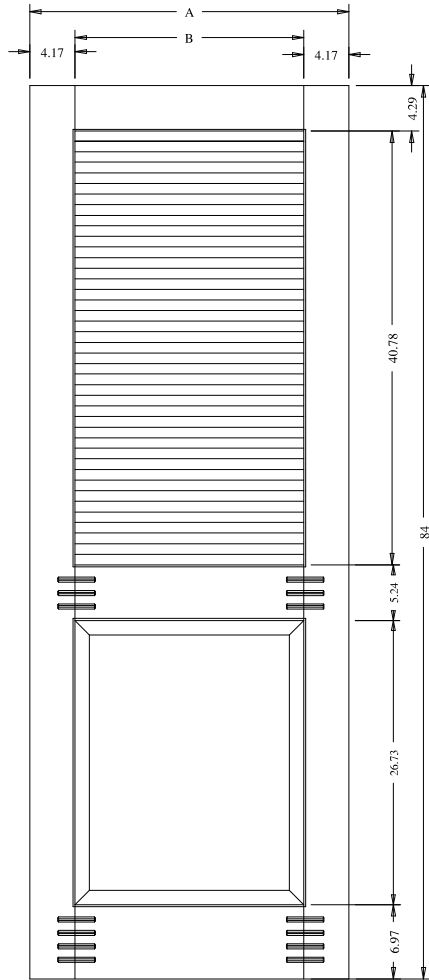

Titulo: RZ#802 - 96" x 18" a 36" x 35mm				
	Client	963- Square One		
	Designer	Luiz Antônio	Approval	Charles
	Date	03-07-2023	Date	03-07-2023
	Reviewed by	Luiz Antônio		Review Date
				03-07-2023

	A	B	Slats	C
18" (457.2)		9.49	10.44	10.12
20" (508.0)		11.49	12.44	12.12
22" (558.8)		13.49	14.44	14.12
24" (609.6)		15.49	16.44	16.12
26" (660.4)		17.49	18.44	18.12
28" (711.2)		19.49	20.44	20.12
30" (762.0)		21.49	22.44	22.12
32" (812.8)		23.49	24.44	24.12
34" (863.6)		25.49	26.44	26.12
36" (914.4)		27.49	28.44	28.12

Titulo: RZ#802 - 80" x 18" a 36" x 35mm						
	Client	963- Square One				
	Designer	Luiz Antônio	Approval	Charles	Reviewed by	Luiz Antônio
	Date	28-05-2019	Date	28-05-2019	Review Date	28-05-2019

RZ802 - 84" X 18" - 36" X 35mm Louver / Panel Bevel Type B

Summit

A	B	Slats	C
18" (453.2)	9.49	10.44	10.12
20" (504.0)	11.49	12.44	12.12
22" (554.8)	13.49	14.44	14.12
24" (605.6)	15.49	16.44	16.12
26" (656.4)	17.49	18.44	18.12
28" (707.2)	19.49	20.44	20.12
30" (758.0)	21.49	22.44	22.12
32" (808.8)	23.49	24.44	24.12
34" (859.6)	25.49	26.44	26.12
36" (910.4)	27.49	28.44	28.12

Wide side of the door is blind

Titulo: RZ#802 - 84" x 18" a 36" x 35mm - Bevel Tipo B					
SQUARE ONE BUILDING PRODUCTS	Client	963- Square One			
	Designer	Luiz Antônio	Approval	Charles	Reviewed by Luiz Antônio
	Date	21-08-2019	Date	21-08-2019	Review Date 21-08-2019