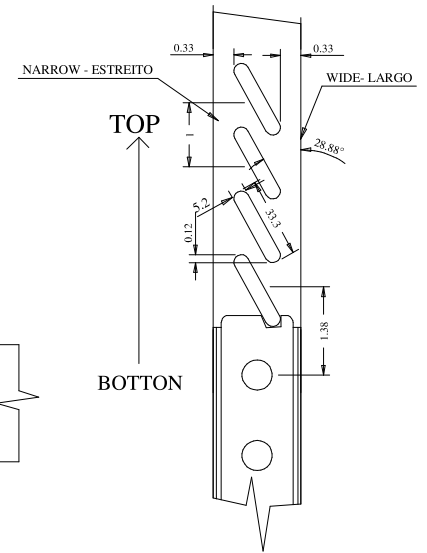

Titulo: RZ#802 - 96" x 18" a 36" x 35mm				
	Client	963- Square One		
	Designer	Luiz Antônio	Approval	Charles
	Date	03-07-2023	Date	03-07-2023
	Reviewed by	Luiz Antônio		Review Date
				03-07-2023

	A	B	Slats	C
18" (457.2)		9.49	10.44	10.12
20" (508.0)		11.49	12.44	12.12
22" (558.8)		13.49	14.44	14.12
24" (609.6)		15.49	16.44	16.12
26" (660.4)		17.49	18.44	18.12
28" (711.2)		19.49	20.44	20.12
30" (762.0)		21.49	22.44	22.12
32" (812.8)		23.49	24.44	24.12
34" (863.6)		25.49	26.44	26.12
36" (914.4)		27.49	28.44	28.12

Titulo: RZ#802 - 80" x 18" a 36" x 35mm						
	Client	963- Square One				
	Designer	Luiz Antônio	Approval	Charles	Reviewed by	Luiz Antônio
	Date	28-05-2019	Date	28-05-2019	Review Date	28-05-2019

RZ802 - 84" X 18" - 36" X 35mm Louver / Panel Bevel Type B

Summit

A	B	Slats	C
18" (453.2)	9.49	10.44	10.12
20" (504.0)	11.49	12.44	12.12
22" (554.8)	13.49	14.44	14.12
24" (605.6)	15.49	16.44	16.12
26" (656.4)	17.49	18.44	18.12
28" (707.2)	19.49	20.44	20.12
30" (758.0)	21.49	22.44	22.12
32" (808.8)	23.49	24.44	24.12
34" (859.6)	25.49	26.44	26.12
36" (910.4)	27.49	28.44	28.12

Wide side of the door is blind

Titulo: RZ#802 - 84" x 18" a 36" x 35mm - Bevel Tipo B					
SQUARE ONE BUILDING PRODUCTS	Client	963- Square One			
	Designer	Luiz Antônio	Approval	Charles	Reviewed by Luiz Antônio
	Date	21-08-2019	Date	21-08-2019	Review Date 21-08-2019