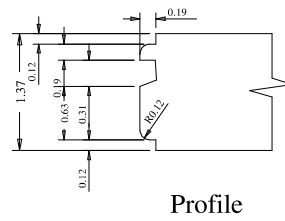

Titulo: RZ#802 - 96" x 18" a 36" x 35mm				
	Client	963- Square One		
	Designer	Luiz Antônio	Approval	Charles
	Date	03-07-2023	Date	03-07-2023
	Reviewed by	Luiz Antônio		Review Date
				03-07-2023

	A	B	Slats	C
18" (457.2)		9.49	10.44	10.12
20" (508.0)		11.49	12.44	12.12
22" (558.8)		13.49	14.44	14.12
24" (609.6)		15.49	16.44	16.12
26" (660.4)		17.49	18.44	18.12
28" (711.2)		19.49	20.44	20.12
30" (762.0)		21.49	22.44	22.12
32" (812.8)		23.49	24.44	24.12
34" (863.6)		25.49	26.44	26.12
36" (914.4)		27.49	28.44	28.12

Titulo: RZ#802 - 80" x 18" a 36" x 35mm						
	Client	963- Square One				
	Designer	Luiz Antônio	Approval	Charles	Reviewed by	Luiz Antônio
	Date	28-05-2019	Date	28-05-2019	Review Date	28-05-2019

RZ802 - 84" X 18" - 36" X 35mm Louver / Panel Bevel Type B

Summit

A	B	Slats	C
18" (453.2)	9.49	10.44	10.12
20" (504.0)	11.49	12.44	12.12
22" (554.8)	13.49	14.44	14.12
24" (605.6)	15.49	16.44	16.12
26" (656.4)	17.49	18.44	18.12
28" (707.2)	19.49	20.44	20.12
30" (758.0)	21.49	22.44	22.12
32" (808.8)	23.49	24.44	24.12
34" (859.6)	25.49	26.44	26.12
36" (910.4)	27.49	28.44	28.12

Wide side of the door is blind

Titulo: RZ#802 - 84" x 18" a 36" x 35mm - Bevel Tipo B					
SQUARE ONE BUILDING PRODUCTS	Client	963- Square One			
	Designer	Luiz Antônio	Approval	Charles	Reviewed by Luiz Antônio
	Date	21-08-2019	Date	21-08-2019	Review Date 21-08-2019