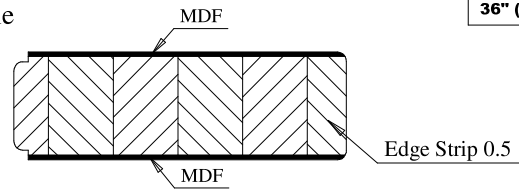

Dowel

Slats

Stile

A	B	Slats
18" (457.2)	9.49	10.44
20" (508.0)	11.49	12.44
22" (558.8)	13.49	14.44
24" (609.6)	15.49	16.44
26" (660.4)	17.49	18.44
28" (711.2)	19.49	20.44
30" (762.0)	21.49	22.44
32" (812.8)	23.49	24.44
34" (863.6)	25.49	26.44
36" (914.4)	27.49	28.44

Profile

Profile

Titulo: <b>RZ#805 - 80" x 35mm - PRIMED</b>					
	Client	963- Square One			
	Designer	Luiz Antônio	Approval	Charles	Reviewed by Luiz Antônio
	Date	09-08-2018	Date	09-08-2018	Review Date 10-10-2018