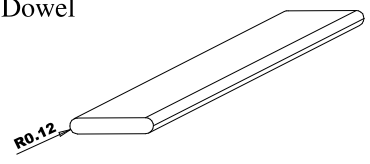

Dowel

Slats

Stile

A	B	Slats
18" (457.2)	9.49	10.44
20" (508.0)	11.49	12.44
22" (558.8)	13.49	14.44
24" (609.6)	15.49	16.44
26" (660.4)	17.49	18.44
28" (711.2)	19.49	20.44
30" (762.0)	21.49	22.44
32" (812.8)	23.49	24.44
34" (863.6)	25.49	26.44
36" (914.4)	27.49	28.44

Profile

Profile

Titulo: <b>RZ#805 - 80" x 35mm - PRIMED</b>					
	Client	963- Square One			
	Designer	Luiz Antônio	Approval	Charles	Reviewed by Luiz Antônio
	Date	09-08-2018	Date	09-08-2018	Review Date 10-10-2018