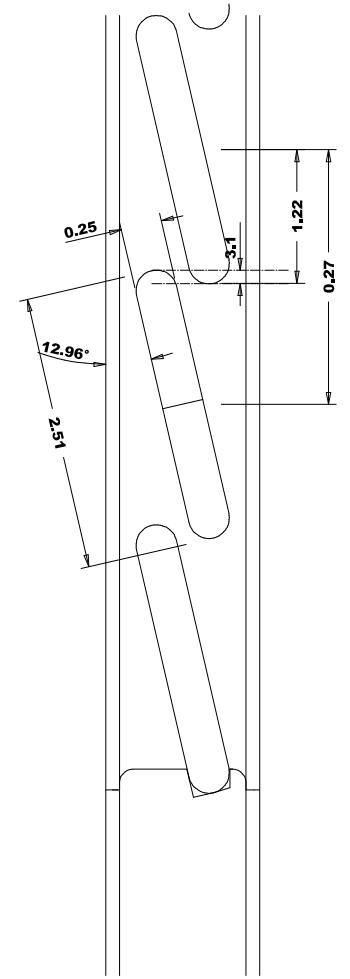

Dowel

Slats

Stile

A	B	Slats
18" (457.2)	9.49	10.44
20" (508.0)	11.49	12.44
22" (558.8)	13.49	14.44
24" (609.6)	15.49	16.44
26" (660.4)	17.49	18.44
28" (711.2)	19.49	20.44
30" (762.0)	21.49	22.44
32" (812.8)	23.49	24.44
34" (863.6)	25.49	26.44
36" (914.4)	27.49	28.44

Profile

Profile

Titulo: <b>RZ#805 - 80" x 35mm - PRIMED</b>					
	Client	963- Square One			
	Designer	Luiz Antônio	Approval	Charles	Reviewed by Luiz Antônio
	Date	09-08-2018	Date	09-08-2018	Review Date 10-10-2018