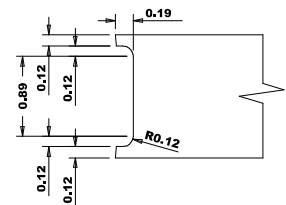

Dowel

Slats

Stile

A	B	Slats
18" (457.2)	9.49	10.44
20" (508.0)	11.49	12.44
22" (558.8)	13.49	14.44
24" (609.6)	15.49	16.44
26" (660.4)	17.49	18.44
28" (711.2)	19.49	20.44
30" (762.0)	21.49	22.44
32" (812.8)	23.49	24.44
34" (863.6)	25.49	26.44
36" (914.4)	27.49	28.44

Profile

Profile

Titulo: <b>RZ#805 - 80" x 35mm - PRIMED</b>					
	Client	963- Square One			
	Designer	Luiz Antônio	Approval	Charles	Reviewed by Luiz Antônio
	Date	09-08-2018	Date	09-08-2018	Review Date 10-10-2018