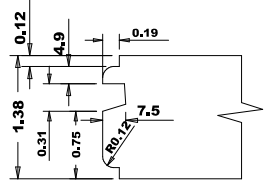

Dowel

Slats

Stile

A	B	Slats
18" (457.2)	9.49	10.44
20" (508.0)	11.49	12.44
22" (558.8)	13.49	14.44
24" (609.6)	15.49	16.44
26" (660.4)	17.49	18.44
28" (711.2)	19.49	20.44
30" (762.0)	21.49	22.44
32" (812.8)	23.49	24.44
34" (863.6)	25.49	26.44
36" (914.4)	27.49	28.44

Profile

Profile

Titulo: <b>RZ#805 - 80" x 35mm - PRIMED</b>					
	Client	963- Square One			
	Designer	Luiz Antônio	Approval	Charles	Reviewed by Luiz Antônio
	Date	09-08-2018	Date	09-08-2018	Review Date 10-10-2018