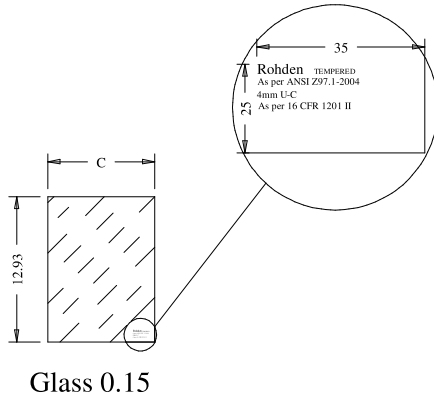

Dowel

Profile

Profile

A	B	C
12"	6.48	6.40
14"	8.48	8.40
15"	9.48	9.40
16"	10.48	10.40

Titulo: RV#501 - 80" x 12" a 16" x 35mm					
SQUARE ONE BUILDING PRODUCTS	Client	Square One			
	Designer	Luiz Antônio	Approval	Charles Agostini	Reviewed by Luiz Antônio
	Date	14-01-2019	Date	14-01-2019	Review Date 11-03-2021

Dowel

Glass 0.15

Profile

Profile

A	B	C
18"	9.65	9.57
20"	11.65	11.57

Titulo: RV#501 - 80" x 18" a 20" x 35mm - CLEAR					
	Client	963- Square One			
	Designer	Luiz Antônio	Approval	Odirlei	Reviewed by Luiz Antônio
	Date	23-01-2018	Date	23-01-2018	Review Date 23-01-2018