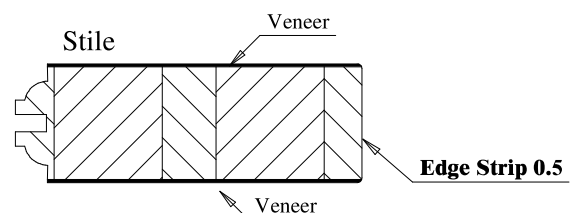

Dowel

Profile

Profile

A	B	C
12"	6.48	6.40
14"	8.48	8.40
15"	9.48	9.40
16"	10.48	10.40

Titulo: RV#501 - 80" x 12" a 16" x 35mm					
SQUARE ONE BUILDING PRODUCTS	Client	Square One			
	Designer	Luiz Antônio	Approval	Charles Agostini	Reviewed by Luiz Antônio
	Date	14-01-2019	Date	14-01-2019	Review Date 11-03-2021

Dowel

Glass 0.15

Profile

Profile

A	B	C
18"	9.65	9.57
20"	11.65	11.57

Titulo: RV#501 - 80" x 18" a 20" x 35mm - CLEAR					
	Client	963- Square One			
	Designer	Luiz Antônio	Approval	Odirlei	Reviewed by Luiz Antônio
	Date	23-01-2018	Date	23-01-2018	Review Date 23-01-2018