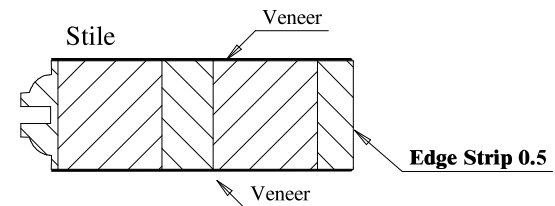

Dowel

Profile

Profile

A	B	C
12"	6.48	6.40
14"	8.48	8.40
15"	9.48	9.40
16"	10.48	10.40

Titulo: RV#501 - 80" x 12" a 16" x 35mm					
SQUARE ONE BUILDING PRODUCTS	Client	Square One			
	Designer	Luiz Antônio	Approval	Charles Agostini	Reviewed by Luiz Antônio
	Date	14-01-2019	Date	14-01-2019	Review Date 11-03-2021

Dowel

Glass 0.15

Profile

Profile

A	B	C
18"	9.65	9.57
20"	11.65	11.57

Titulo: RV#501 - 80" x 18" a 20" x 35mm - CLEAR					
	Client	963- Square One			
	Designer	Luiz Antônio	Approval	Odirlei	Reviewed by Luiz Antônio
	Date	23-01-2018	Date	23-01-2018	Review Date 23-01-2018