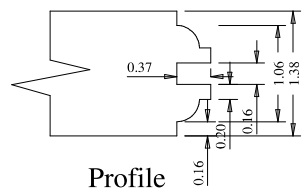

Dowel

Profile

Profile

A	B	C
12"	6.48	6.40
14"	8.48	8.40
15"	9.48	9.40
16"	10.48	10.40

Titulo: RV#501 - 80" x 12" a 16" x 35mm					
SQUARE ONE BUILDING PRODUCTS	Client	Square One			
	Designer	Luiz Antônio	Approval	Charles Agostini	Reviewed by Luiz Antônio
	Date	14-01-2019	Date	14-01-2019	Review Date 11-03-2021

Dowel

Glass 0.15

Profile

Profile

A	B	C
18"	9.65	9.57
20"	11.65	11.57

Titulo: RV#501 - 80" x 18" a 20" x 35mm - CLEAR					
	Client	963- Square One			
	Designer	Luiz Antônio	Approval	Odirlei	Reviewed by Luiz Antônio
	Date	23-01-2018	Date	23-01-2018	Review Date 23-01-2018