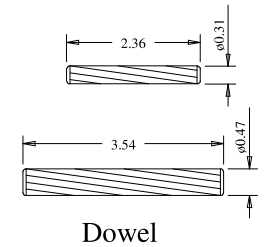

Dowel

Profile

Profile

A	B	C
12"	6.48	6.40
14"	8.48	8.40
15"	9.48	9.40
16"	10.48	10.40

Titulo: RV#501 - 80" x 12" a 16" x 35mm					
SQUARE ONE BUILDING PRODUCTS	Client	Square One			
	Designer	Luiz Antônio	Approval	Charles Agostini	Reviewed by Luiz Antônio
	Date	14-01-2019	Date	14-01-2019	Review Date 11-03-2021

Dowel

Glass 0.15

Profile

Profile

A	B	C
18"	9.65	9.57
20"	11.65	11.57

Titulo: RV#501 - 80" x 18" a 20" x 35mm - CLEAR					
	Client	963- Square One			
	Designer	Luiz Antônio	Approval	Odirlei	Reviewed by Luiz Antônio
	Date	23-01-2018	Date	23-01-2018	Review Date 23-01-2018