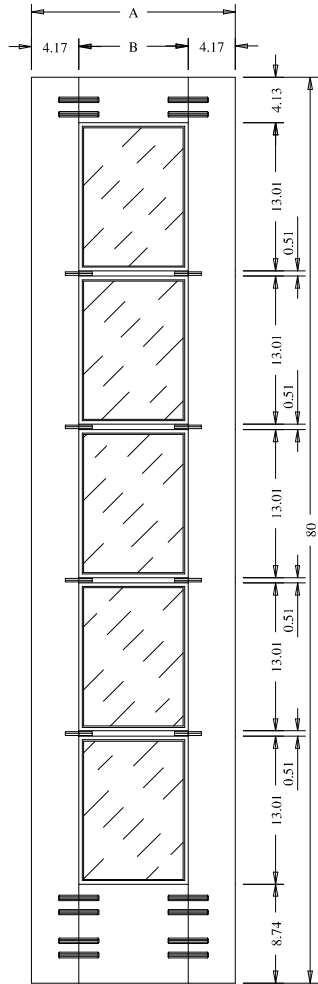

Dowel

Profile

Profile

A	B	C
12"	6.48	6.40
14"	8.48	8.40
15"	9.48	9.40
16"	10.48	10.40

Titulo: RV#501 - 80" x 12" a 16" x 35mm					
SQUARE ONE BUILDING PRODUCTS	Client	Square One			
	Designer	Luiz Antônio	Approval	Charles Agostini	Reviewed by Luiz Antônio
	Date	14-01-2019	Date	14-01-2019	Review Date 11-03-2021

Dowel

Glass 0.15

Profile

Profile

A	B	C
18"	9.65	9.57
20"	11.65	11.57

Titulo: RV#501 - 80" x 18" a 20" x 35mm - CLEAR					
	Client	963- Square One			
	Designer	Luiz Antônio	Approval	Odirlei	Reviewed by Luiz Antônio
	Date	23-01-2018	Date	23-01-2018	Review Date 23-01-2018