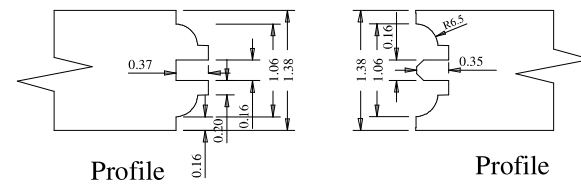

Dowel

Profile

Profile

A	B	C
12"	6.48	6.40
14"	8.48	8.40
15"	9.48	9.40
16"	10.48	10.40

Titulo: RV#501 - 80" x 12" a 16" x 35mm					
SQUARE ONE BUILDING PRODUCTS	Client	Square One			
	Designer	Luiz Antônio	Approval	Charles Agostini	Reviewed by Luiz Antônio
	Date	14-01-2019	Date	14-01-2019	Review Date 11-03-2021

Dowel

Glass 0.15

Profile

Profile

A	B	C
18"	9.65	9.57
20"	11.65	11.57

Titulo: RV#501 - 80" x 18" a 20" x 35mm - CLEAR					
	Client	963- Square One			
	Designer	Luiz Antônio	Approval	Odirlei	Reviewed by Luiz Antônio
	Date	23-01-2018	Date	23-01-2018	Review Date 23-01-2018