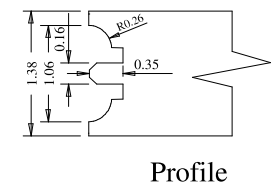

Dowel

Profile

Profile

A	B	C
12"	6.48	6.40
14"	8.48	8.40
15"	9.48	9.40
16"	10.48	10.40

Titulo: RV#501 - 80" x 12" a 16" x 35mm					
SQUARE ONE BUILDING PRODUCTS	Client	Square One			
	Designer	Luiz Antônio	Approval	Charles Agostini	Reviewed by Luiz Antônio
	Date	14-01-2019	Date	14-01-2019	Review Date 11-03-2021

Dowel

Glass 0.15

Profile

Profile

A	B	C
18"	9.65	9.57
20"	11.65	11.57

Titulo: RV#501 - 80" x 18" a 20" x 35mm - CLEAR					
	Client	963- Square One			
	Designer	Luiz Antônio	Approval	Odirlei	Reviewed by Luiz Antônio
	Date	23-01-2018	Date	23-01-2018	Review Date 23-01-2018