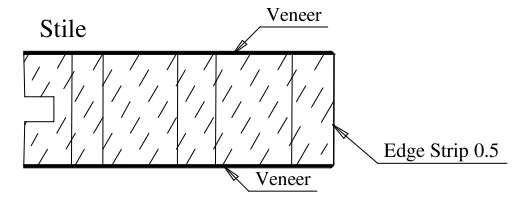

Glass 0.15

A	B	C
36"	27.25	28.03
34"	25.25	26.06
32"	23.25	24.05
30"	21.25	22.04
28"	19.25	20.03
26"	17.25	18.03
24"	15.25	16.06
22"	13.25	14.05
20"	11.25	12.04
18"	9.25	10.03
16"	7.25	8.03

Profile

Profile

Titulo: RV#528 - 80" x 35mm - Clear					
	Client	Square One			
	Designer	Luiz Antônio Cirico	Approval	Charles	Reviewed by Luiz
	Date	27-03-2020	Date	27-03-2020	Review Date 27-03-2020