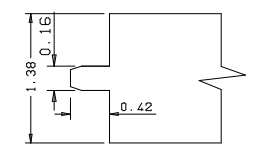

Glass 0.15

A	B	C
36"	27.25	28.03
34"	25.25	26.06
32"	23.25	24.05
30"	21.25	22.04
28"	19.25	20.03
26"	17.25	18.03
24"	15.25	16.06
22"	13.25	14.05
20"	11.25	12.04
18"	9.25	10.03
16"	7.25	8.03

Profile

Profile

Titulo: RV#528 - 80" x 35mm - Clear					
	Client	Square One			
	Designer	Luiz Antônio Cirico	Approval	Charles	Reviewed by Luiz
	Date	27-03-2020	Date	27-03-2020	Review Date 27-03-2020