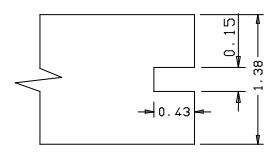

Glass 0.15

A	B	C
36"	27.25	28.03
34"	25.25	26.06
32"	23.25	24.05
30"	21.25	22.04
28"	19.25	20.03
26"	17.25	18.03
24"	15.25	16.06
22"	13.25	14.05
20"	11.25	12.04
18"	9.25	10.03
16"	7.25	8.03

Profile

Profile

Titulo: RV#528 - 80" x 35mm - Clear					
	Client	Square One			
	Designer	Luiz Antônio Cirico	Approval	Charles	Reviewed by Luiz
	Date	27-03-2020	Date	27-03-2020	Review Date 27-03-2020