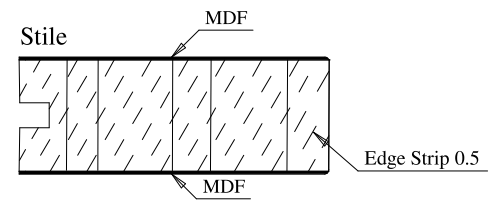

A	B	C
36"	27.25	28.03
34"	25.25	26.06
32"	23.25	24.05
30"	21.25	22.04
28"	19.25	20.03
26"	17.25	18.03
24"	15.25	16.06
22"	13.25	14.05
20"	11.25	12.04
18"	9.25	10.03
16"	7.25	8.03

Titulo: RV#524 - 80" x 35mm - PRIMED					
	Client	963 - Square One			
	Designer	Luiz Antônio Cirico	Approval	Charles	Reviewed by Luiz Antônio
	Date	08-03-2022	Date	08-03-2022	Review Date 08-03-2022