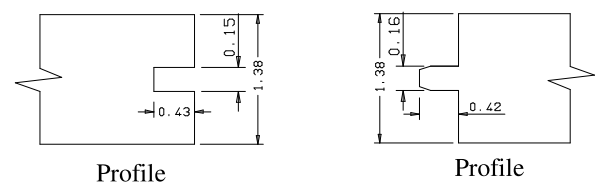

A	B	C
36"	27.25	28.03
34"	25.25	26.06
32"	23.25	24.05
30"	21.25	22.04
28"	19.25	20.03
26"	17.25	18.03
24"	15.25	16.06
22"	13.25	14.05
20"	11.25	12.04
18"	9.25	10.03
16"	7.25	8.03

Titulo: RV#524 - 80" x 35mm - PRIMED					
	Client	963 - Square One			
	Designer	Luiz Antônio Cirico	Approval	Charles	Reviewed by Luiz Antônio
	Date	08-03-2022	Date	08-03-2022	Review Date 08-03-2022