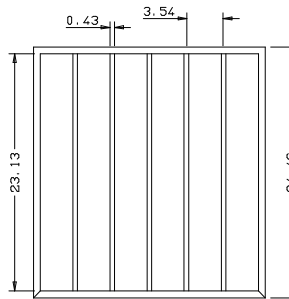

Titulo: RM#132 - 96" x 18" x 35mm - Knotty

SQUARE ONE
BUILDING PRODUCTS

Client	963 - SQUARE ONE				
Designer	Renato Cavilia	Approval	Charles Agostini	Reviewed by	Luiz Antonio
Date	18/10/2010	Date	18/10/2010	Review Date	15-02-2021

Titulo: RM#132 - 96" x 24" x 35mm - Knotty

SQUARE ONE
BUILDING PRODUCTS

Client	963 - SQUARE ONE			
Designer	Renato Cavilia	Approval	Charles Agostini	Reviewed by Luiz Antonio
Date	18/10/2010	Date	18/10/2010	Review Date 15-02-2021

Titulo: RM#132 - 96" x 28" x 35mm - Knotty

SQUARE ONE
BUILDING PRODUCTS

Client	963 - SQUARE ONE				
Designer	Renato Cavilia	Approval	Charles Agostini	Reviewed by	Luiz Antonio
Date	18/10/2010	Date	18/10/2010	Review Date	15-02-2021

Titulo: RM#132 - 96" x 30" x 35mm - Knotty					
SQUARE ONE BUILDING PRODUCTS	Client	963 - SQUARE ONE			
	Designer	Renato Cavilia	Approval	Charles Agostini	Reviewed by
	Date	18/10/2010	Date	18/10/2010	Review Date
				Luiz Antonio	15-02-2021