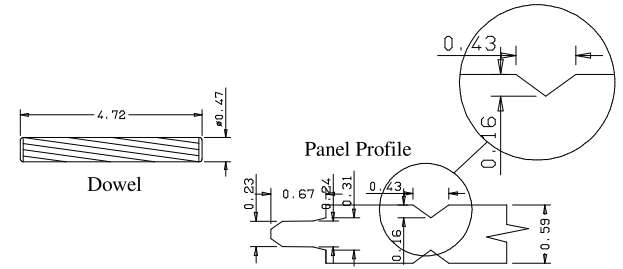

Titulo: RM#132 - 96" x 18" x 35mm - Knotty

SQUARE ONE
BUILDING PRODUCTS

Client	963 - SQUARE ONE				
Designer	Renato Cavilia	Approval	Charles Agostini	Reviewed by	Luiz Antonio
Date	18/10/2010	Date	18/10/2010	Review Date	15-02-2021

Titulo: RM#132 - 96" x 24" x 35mm - Knotty

SQUARE ONE
BUILDING PRODUCTS

Client	963 - SQUARE ONE			
Designer	Renato Cavilia	Approval	Charles Agostini	Reviewed by Luiz Antonio
Date	18/10/2010	Date	18/10/2010	Review Date 15-02-2021

Titulo: RM#132 - 96" x 28" x 35mm - Knotty

SQUARE ONE
BUILDING PRODUCTS

Client	963 - SQUARE ONE				
Designer	Renato Cavilia	Approval	Charles Agostini	Reviewed by	Luiz Antonio
Date	18/10/2010	Date	18/10/2010	Review Date	15-02-2021