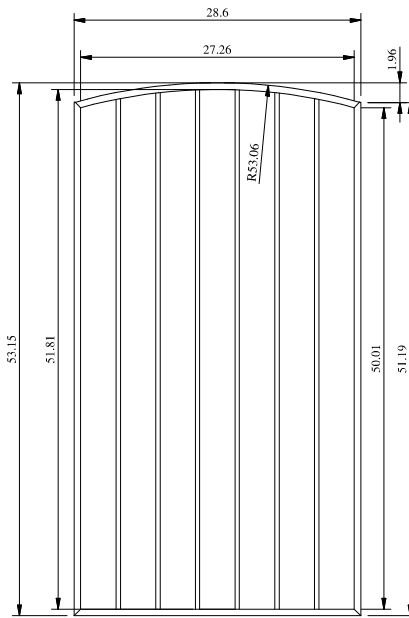

Titulo: RM#132 - 96" x 28" x 35mm - Knotty

SQUARE ONE
BUILDING PRODUCTS

Client	963 - SQUARE ONE				
Designer	Renato Cavilia	Approval	Charles Agostini	Reviewed by	Luiz Antonio
Date	18/10/2010	Date	18/10/2010	Review Date	15-02-2021

Titulo: RM#132 - 96" x 30" x 35mm - Knotty					
SQUARE ONE BUILDING PRODUCTS	Client	963 - SQUARE ONE			
	Designer	Renato Cavilia	Approval	Charles Agostini	Reviewed by
	Date	18/10/2010	Date	18/10/2010	Review Date
				Luiz Antonio	15-02-2021

Titulo: RM#132 - 96" x 32" x 35mm - Knotty

SQUARE ONE
BUILDING PRODUCTS

Client	963 - SQUARE ONE			Reviewed by	Luiz Antonio
Designer	Renato Cavilia	Approval	Charles Agostini	Review Date	15-02-2021
Date	18/10/2010	Date	18/10/2010		

Titulo: RM#132 - 96" x 36" x 35mm - Knotty				
	Client	963 - SQUARE ONE		
	Designer	18/10/2010	Approval	Charles Agostini
	Date	Renato Cavilia	Date	18/10/2010
	Reviewed by	Luiz Antonio	Review Date	15-02-2021