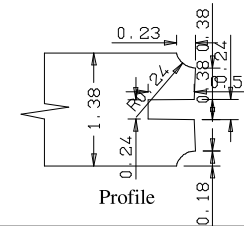

Titulo: RM#132 - 96" x 24" x 35mm - Knotty

SQUARE ONE
BUILDING PRODUCTS

Client	963 - SQUARE ONE			
Designer	Renato Cavilia	Approval	Charles Agostini	Reviewed by Luiz Antonio
Date	18/10/2010	Date	18/10/2010	Review Date 15-02-2021

Titulo: RM#132 - 96" x 28" x 35mm - Knotty

SQUARE ONE
BUILDING PRODUCTS

Client	963 - SQUARE ONE				
Designer	Renato Cavilia	Approval	Charles Agostini	Reviewed by	Luiz Antonio
Date	18/10/2010	Date	18/10/2010	Review Date	15-02-2021