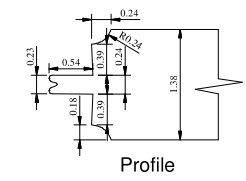

Titulo: RM#132 - 96" x 36" x 35mm - Knotty				
	Client	963 - SQUARE ONE		
	Designer	18/10/2010	Approval	Charles Agostini
	Date	Renato Cavilia	Date	18/10/2010
	Reviewed by	Luiz Antonio	Review Date	15-02-2021