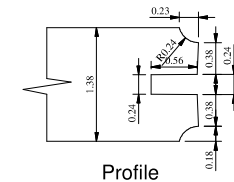

Titulo: RM#132 - 96" x 18" x 35mm - Knotty

SQUARE ONE
BUILDING PRODUCTS

Client	963 - SQUARE ONE				
Designer	Renato Cavilia	Approval	Charles Agostini	Reviewed by	Luiz Antonio
Date	18/10/2010	Date	18/10/2010	Review Date	15-02-2021

Titulo: RM#132 - 96" x 24" x 35mm - Knotty

SQUARE ONE
BUILDING PRODUCTS

Client	963 - SQUARE ONE			
Designer	Renato Cavilia	Approval	Charles Agostini	Reviewed by Luiz Antonio
Date	18/10/2010	Date	18/10/2010	Review Date 15-02-2021