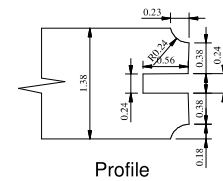

Titulo: RM#132 - 96" x 36" x 35mm - Knotty				
	Client	963 - SQUARE ONE		
	Designer	18/10/2010	Approval	Charles Agostini
	Date	Renato Cavilia	Date	18/10/2010
	Reviewed by	Luiz Antonio	Review Date	15-02-2021