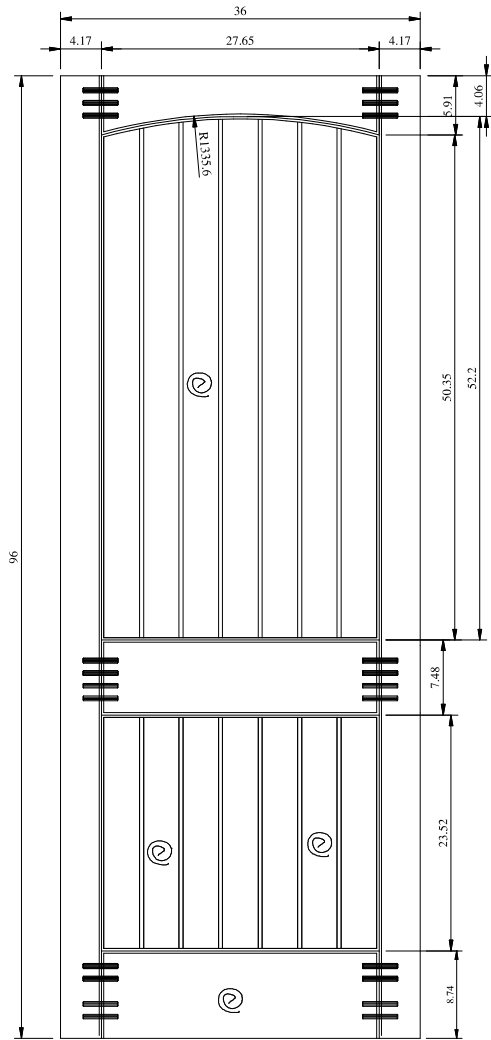

Titulo: RM#132 - 96" x 24" x 35mm - Knotty

SQUARE ONE
BUILDING PRODUCTS

Client	963 - SQUARE ONE			
Designer	Renato Cavilia	Approval	Charles Agostini	Reviewed by Luiz Antonio
Date	18/10/2010	Date	18/10/2010	Review Date 15-02-2021

Titulo: RM#132 - 96" x 28" x 35mm - Knotty

SQUARE ONE
BUILDING PRODUCTS

Client	963 - SQUARE ONE				
Designer	Renato Cavilia	Approval	Charles Agostini	Reviewed by	Luiz Antonio
Date	18/10/2010	Date	18/10/2010	Review Date	15-02-2021

Titulo: RM#132 - 96" x 30" x 35mm - Knotty					
SQUARE ONE BUILDING PRODUCTS	Client	963 - SQUARE ONE			
	Designer	Renato Cavilia	Approval	Charles Agostini	Reviewed by
	Date	18/10/2010	Date	18/10/2010	Review Date
				Luiz Antonio	15-02-2021

Titulo: RM#132 - 96" x 36" x 35mm - Knotty				
	Client	963 - SQUARE ONE		
	Designer	18/10/2010	Approval	Charles Agostini
	Date	Renato Cavilia	Date	18/10/2010
	Reviewed by	Luiz Antonio	Review Date	15-02-2021