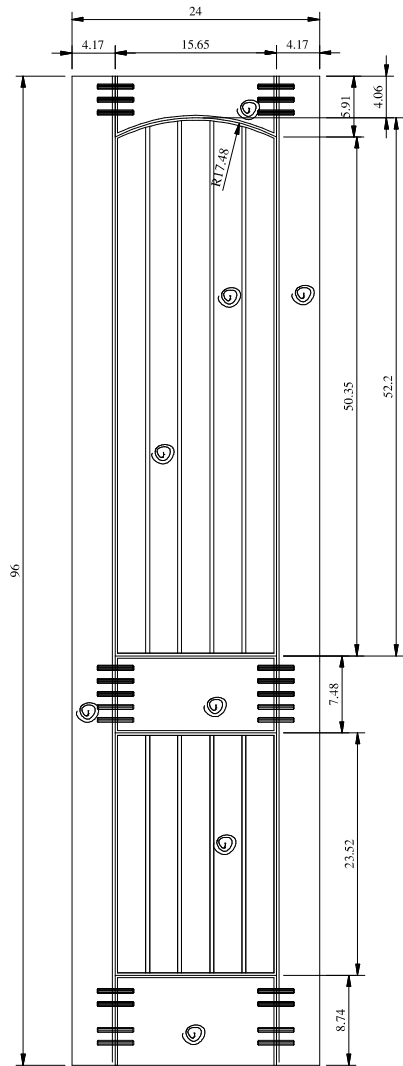

Titulo: RM#132 - 96" x 18" x 35mm - Knotty

SQUARE ONE
BUILDING PRODUCTS

Client	963 - SQUARE ONE				
Designer	Renato Cavilia	Approval	Charles Agostini	Reviewed by	Luiz Antonio
Date	18/10/2010	Date	18/10/2010	Review Date	15-02-2021

Titulo: RM#132 - 96" x 24" x 35mm - Knotty

SQUARE ONE
BUILDING PRODUCTS

Client	963 - SQUARE ONE			
Designer	Renato Cavilia	Approval	Charles Agostini	Reviewed by Luiz Antonio
Date	18/10/2010	Date	18/10/2010	Review Date 15-02-2021

Titulo: RM#132 - 96" x 28" x 35mm - Knotty

SQUARE ONE
BUILDING PRODUCTS

Client	963 - SQUARE ONE				
Designer	Renato Cavilia	Approval	Charles Agostini	Reviewed by	Luiz Antonio
Date	18/10/2010	Date	18/10/2010	Review Date	15-02-2021

Titulo: RM#132 - 96" x 30" x 35mm - Knotty					
SQUARE ONE BUILDING PRODUCTS	Client	963 - SQUARE ONE			
	Designer	Renato Cavilia	Approval	Charles Agostini	Reviewed by
	Date	18/10/2010	Date	18/10/2010	Review Date
				Luiz Antonio	15-02-2021