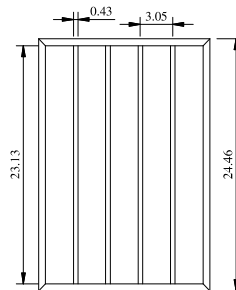

Titulo: RM#132 - 96" x 18" x 35mm - Knotty

SQUARE ONE
BUILDING PRODUCTS

Client	963 - SQUARE ONE				
Designer	Renato Cavilia	Approval	Charles Agostini	Reviewed by	Luiz Antonio
Date	18/10/2010	Date	18/10/2010	Review Date	15-02-2021

Titulo: RM#132 - 96" x 24" x 35mm - Knotty

SQUARE ONE
BUILDING PRODUCTS

Client	963 - SQUARE ONE			
Designer	Renato Cavilia	Approval	Charles Agostini	Reviewed by Luiz Antonio
Date	18/10/2010	Date	18/10/2010	Review Date 15-02-2021

Titulo: RM#132 - 96" x 28" x 35mm - Knotty

SQUARE ONE
BUILDING PRODUCTS

Client	963 - SQUARE ONE				
Designer	Renato Cavilia	Approval	Charles Agostini	Reviewed by	Luiz Antonio
Date	18/10/2010	Date	18/10/2010	Review Date	15-02-2021

Titulo: RM#132 - 96" x 36" x 35mm - Knotty				
	Client	963 - SQUARE ONE		
	Designer	18/10/2010	Approval	Charles Agostini
	Date	Renato Cavilia	Date	18/10/2010
	Reviewed by	Luiz Antonio	Review Date	15-02-2021