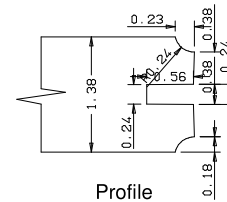

Titulo: RM#132 - 96" x 18" x 35mm - Knotty

SQUARE ONE
BUILDING PRODUCTS

Client	963 - SQUARE ONE				
Designer	Renato Cavilia	Approval	Charles Agostini	Reviewed by	Luiz Antonio
Date	18/10/2010	Date	18/10/2010	Review Date	15-02-2021

Titulo: RM#132 - 96" x 24" x 35mm - Knotty

SQUARE ONE
BUILDING PRODUCTS

Client	963 - SQUARE ONE			
Designer	Renato Cavilia	Approval	Charles Agostini	Reviewed by Luiz Antonio
Date	18/10/2010	Date	18/10/2010	Review Date 15-02-2021

Titulo: RM#132 - 96" x 28" x 35mm - Knotty

SQUARE ONE
BUILDING PRODUCTS

Client	963 - SQUARE ONE				
Designer	Renato Cavilia	Approval	Charles Agostini	Reviewed by	Luiz Antonio
Date	18/10/2010	Date	18/10/2010	Review Date	15-02-2021

Titulo: RM#132 - 96" x 30" x 35mm - Knotty					
SQUARE ONE BUILDING PRODUCTS	Client	963 - SQUARE ONE			
	Designer	Renato Cavilia	Approval	Charles Agostini	Reviewed by
	Date	18/10/2010	Date	18/10/2010	Review Date
				Luiz Antonio	15-02-2021