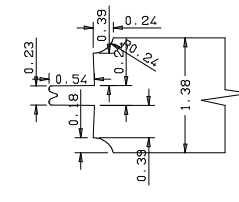

Titulo: RM#132 - 96" x 18" x 35mm - Knotty

SQUARE ONE
BUILDING PRODUCTS

Client	963 - SQUARE ONE				
Designer	Renato Cavilia	Approval	Charles Agostini	Reviewed by	Luiz Antonio
Date	18/10/2010	Date	18/10/2010	Review Date	15-02-2021

Titulo: RM#132 - 96" x 24" x 35mm - Knotty

SQUARE ONE
BUILDING PRODUCTS

Client	963 - SQUARE ONE			
Designer	Renato Cavilia	Approval	Charles Agostini	Reviewed by Luiz Antonio
Date	18/10/2010	Date	18/10/2010	Review Date 15-02-2021

Titulo: RM#132 - 96" x 28" x 35mm - Knotty

SQUARE ONE
BUILDING PRODUCTS

Client	963 - SQUARE ONE				
Designer	Renato Cavilia	Approval	Charles Agostini	Reviewed by	Luiz Antonio
Date	18/10/2010	Date	18/10/2010	Review Date	15-02-2021

Titulo: RM#132 - 96" x 30" x 35mm - Knotty					
SQUARE ONE BUILDING PRODUCTS	Client	963 - SQUARE ONE			
	Designer	Renato Cavilia	Approval	Charles Agostini	Reviewed by
	Date	18/10/2010	Date	18/10/2010	Review Date
				Luiz Antonio	15-02-2021