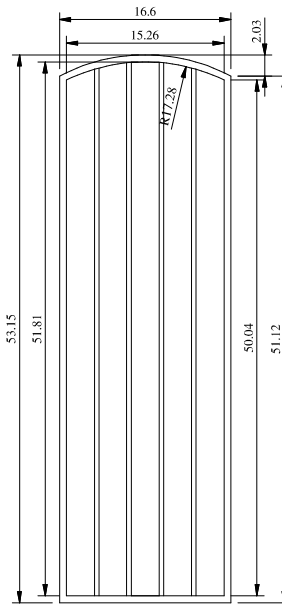

Titulo: RM#132 - 96" x 18" x 35mm - Knotty

SQUARE ONE
BUILDING PRODUCTS

Client	963 - SQUARE ONE				
Designer	Renato Cavilia	Approval	Charles Agostini	Reviewed by	Luiz Antonio
Date	18/10/2010	Date	18/10/2010	Review Date	15-02-2021

Titulo: RM#132 - 96" x 24" x 35mm - Knotty

SQUARE ONE
BUILDING PRODUCTS

Client	963 - SQUARE ONE			
Designer	Renato Cavilia	Approval	Charles Agostini	Reviewed by Luiz Antonio
Date	18/10/2010	Date	18/10/2010	Review Date 15-02-2021

Titulo: RM#132 - 96" x 28" x 35mm - Knotty

SQUARE ONE
BUILDING PRODUCTS

Client	963 - SQUARE ONE				
Designer	Renato Cavilia	Approval	Charles Agostini	Reviewed by	Luiz Antonio
Date	18/10/2010	Date	18/10/2010	Review Date	15-02-2021

Titulo: RM#132 - 96" x 36" x 35mm - Knotty				
	Client	963 - SQUARE ONE		
	Designer	18/10/2010	Approval	Charles Agostini
	Date	Renato Cavilia	Date	18/10/2010
	Reviewed by	Luiz Antonio	Review Date	15-02-2021