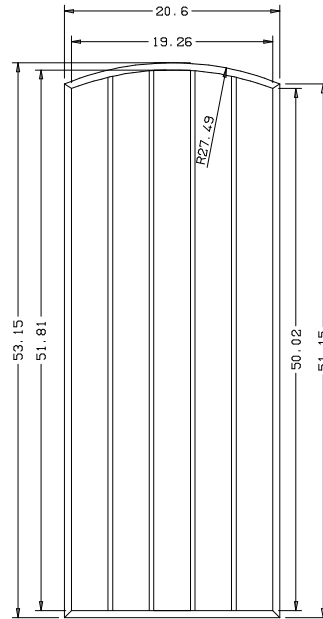

Titulo: RM#132 - 96" x 18" x 35mm - Knotty

SQUARE ONE
BUILDING PRODUCTS

Client	963 - SQUARE ONE				
Designer	Renato Cavilia	Approval	Charles Agostini	Reviewed by	Luiz Antonio
Date	18/10/2010	Date	18/10/2010	Review Date	15-02-2021

Titulo: RM#132 - 96" x 24" x 35mm - Knotty

SQUARE ONE
BUILDING PRODUCTS

Client	963 - SQUARE ONE			
Designer	Renato Cavilia	Approval	Charles Agostini	Reviewed by Luiz Antonio
Date	18/10/2010	Date	18/10/2010	Review Date 15-02-2021

Titulo: RM#132 - 96" x 28" x 35mm - Knotty

SQUARE ONE
BUILDING PRODUCTS

Client	963 - SQUARE ONE				
Designer	Renato Cavilia	Approval	Charles Agostini	Reviewed by	Luiz Antonio
Date	18/10/2010	Date	18/10/2010	Review Date	15-02-2021

Titulo: RM#132 - 96" x 36" x 35mm - Knotty				
	Client	963 - SQUARE ONE		
	Designer	18/10/2010	Approval	Charles Agostini
	Date	Renato Cavilia	Date	18/10/2010
	Reviewed by	Luiz Antonio	Review Date	15-02-2021