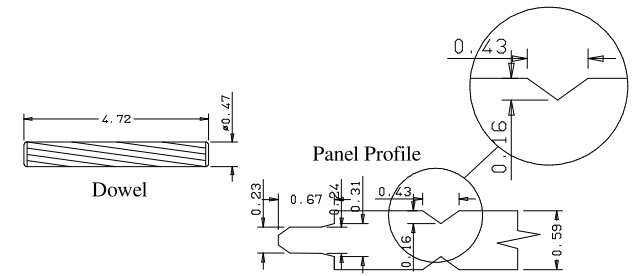

Titulo: RM#132 - 96" x 18" x 35mm - Knotty

SQUARE ONE
BUILDING PRODUCTS

Client	963 - SQUARE ONE				
Designer	Renato Cavilia	Approval	Charles Agostini	Reviewed by	Luiz Antonio
Date	18/10/2010	Date	18/10/2010	Review Date	15-02-2021

Titulo: RM#132 - 96" x 24" x 35mm - Knotty

SQUARE ONE
BUILDING PRODUCTS

Client	963 - SQUARE ONE			
Designer	Renato Cavilia	Approval	Charles Agostini	Reviewed by Luiz Antonio
Date	18/10/2010	Date	18/10/2010	Review Date 15-02-2021

Titulo: RM#132 - 96" x 28" x 35mm - Knotty

SQUARE ONE
BUILDING PRODUCTS

Client	963 - SQUARE ONE				
Designer	Renato Cavilia	Approval	Charles Agostini	Reviewed by	Luiz Antonio
Date	18/10/2010	Date	18/10/2010	Review Date	15-02-2021

Titulo: RM#132 - 96" x 30" x 35mm - Knotty					
SQUARE ONE BUILDING PRODUCTS	Client	963 - SQUARE ONE			
	Designer	Renato Cavilia	Approval	Charles Agostini	Reviewed by
	Date	18/10/2010	Date	18/10/2010	Review Date
				Luiz Antonio	15-02-2021