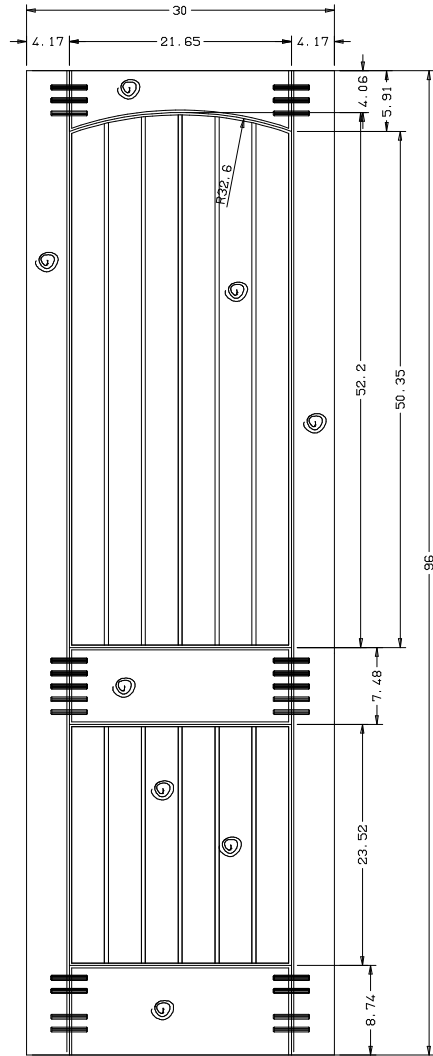

Titulo: RM#132 - 96" x 18" x 35mm - Knotty

SQUARE ONE
BUILDING PRODUCTS

Client	963 - SQUARE ONE				
Designer	Renato Cavilia	Approval	Charles Agostini	Reviewed by	Luiz Antonio
Date	18/10/2010	Date	18/10/2010	Review Date	15-02-2021

Titulo: RM#132 - 96" x 24" x 35mm - Knotty

SQUARE ONE
BUILDING PRODUCTS

Client	963 - SQUARE ONE			
Designer	Renato Cavilia	Approval	Charles Agostini	Reviewed by Luiz Antonio
Date	18/10/2010	Date	18/10/2010	Review Date 15-02-2021

Titulo: RM#132 - 96" x 28" x 35mm - Knotty

SQUARE ONE
BUILDING PRODUCTS

Client	963 - SQUARE ONE				
Designer	Renato Cavilia	Approval	Charles Agostini	Reviewed by	Luiz Antonio
Date	18/10/2010	Date	18/10/2010	Review Date	15-02-2021

Titulo: RM#132 - 96" x 30" x 35mm - Knotty					
SQUARE ONE BUILDING PRODUCTS	Client	963 - SQUARE ONE			
	Designer	Renato Cavilia	Approval	Charles Agostini	Reviewed by
	Date	18/10/2010	Date	18/10/2010	Review Date
				Luiz Antonio	15-02-2021