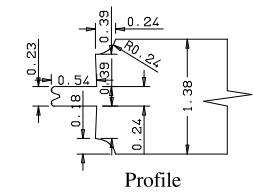

Titulo: RM#132 - 96" x 32" x 35mm - Knotty

SQUARE ONE
BUILDING PRODUCTS

Client	963 - SQUARE ONE			Reviewed by	Luiz Antonio
Designer	Renato Cavilia	Approval	Charles Agostini	Review Date	15-02-2021
Date	18/10/2010	Date	18/10/2010