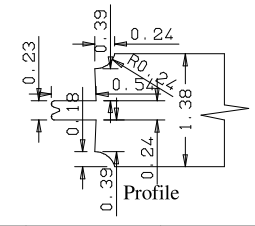

Titulo: RM#132 - 96" x 24" x 35mm - Knotty

SQUARE ONE
BUILDING PRODUCTS

Client	963 - SQUARE ONE			
Designer	Renato Cavilia	Approval	Charles Agostini	Reviewed by Luiz Antonio
Date	18/10/2010	Date	18/10/2010	Review Date 15-02-2021

Titulo: RM#132 - 96" x 28" x 35mm - Knotty

SQUARE ONE
BUILDING PRODUCTS

Client	963 - SQUARE ONE				
Designer	Renato Cavilia	Approval	Charles Agostini	Reviewed by	Luiz Antonio
Date	18/10/2010	Date	18/10/2010	Review Date	15-02-2021