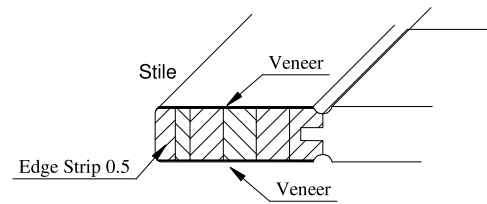

Titulo: RM#132 - 96" x 36" x 35mm - Knotty				
	Client	963 - SQUARE ONE		
	Designer	18/10/2010	Approval	Charles Agostini
	Date	Renato Cavilia	Date	18/10/2010
	Reviewed by	Luiz Antonio	Review Date	15-02-2021