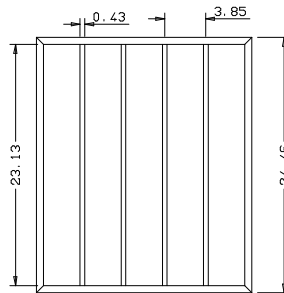

Titulo: RM#132 - 96" x 18" x 35mm - Knotty

SQUARE ONE
BUILDING PRODUCTS

Client	963 - SQUARE ONE				
Designer	Renato Cavilia	Approval	Charles Agostini	Reviewed by	Luiz Antonio
Date	18/10/2010	Date	18/10/2010	Review Date	15-02-2021

Titulo: RM#132 - 96" x 24" x 35mm - Knotty

SQUARE ONE
BUILDING PRODUCTS

Client	963 - SQUARE ONE			
Designer	Renato Cavilia	Approval	Charles Agostini	Reviewed by Luiz Antonio
Date	18/10/2010	Date	18/10/2010	Review Date 15-02-2021

Titulo: RM#132 - 96" x 28" x 35mm - Knotty

SQUARE ONE
BUILDING PRODUCTS

Client	963 - SQUARE ONE				
Designer	Renato Cavilia	Approval	Charles Agostini	Reviewed by	Luiz Antonio
Date	18/10/2010	Date	18/10/2010	Review Date	15-02-2021

Titulo: RM#132 - 96" x 30" x 35mm - Knotty					
SQUARE ONE BUILDING PRODUCTS	Client	963 - SQUARE ONE			
	Designer	Renato Cavilia	Approval	Charles Agostini	Reviewed by
	Date	18/10/2010	Date	18/10/2010	Review Date
				Luiz Antonio	15-02-2021