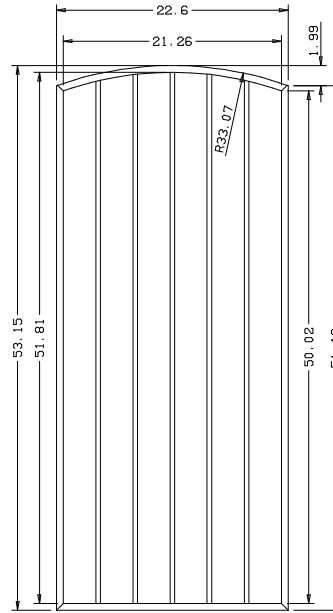

Titulo: RM#132 - 96" x 18" x 35mm - Knotty

SQUARE ONE
BUILDING PRODUCTS

Client	963 - SQUARE ONE				
Designer	Renato Cavilia	Approval	Charles Agostini	Reviewed by	Luiz Antonio
Date	18/10/2010	Date	18/10/2010	Review Date	15-02-2021

Titulo: RM#132 - 96" x 24" x 35mm - Knotty

SQUARE ONE
BUILDING PRODUCTS

Client	963 - SQUARE ONE			
Designer	Renato Cavilia	Approval	Charles Agostini	Reviewed by Luiz Antonio
Date	18/10/2010	Date	18/10/2010	Review Date 15-02-2021

Titulo: RM#132 - 96" x 28" x 35mm - Knotty

SQUARE ONE
BUILDING PRODUCTS

Client	963 - SQUARE ONE				
Designer	Renato Cavilia	Approval	Charles Agostini	Reviewed by	Luiz Antonio
Date	18/10/2010	Date	18/10/2010	Review Date	15-02-2021

Titulo: RM#132 - 96" x 36" x 35mm - Knotty				
	Client	963 - SQUARE ONE		
	Designer	18/10/2010	Approval	Charles Agostini
	Date	Renato Cavilia	Date	18/10/2010
	Reviewed by	Luiz Antonio	Review Date	15-02-2021