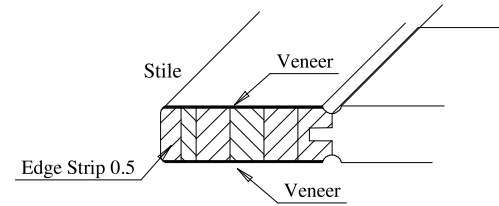

Titulo: RM#132 - 96" x 24" x 35mm - Knotty

SQUARE ONE
BUILDING PRODUCTS

Client	963 - SQUARE ONE			
Designer	Renato Cavilia	Approval	Charles Agostini	Reviewed by Luiz Antonio
Date	18/10/2010	Date	18/10/2010	Review Date 15-02-2021

Titulo: RM#132 - 96" x 28" x 35mm - Knotty

SQUARE ONE
BUILDING PRODUCTS

Client	963 - SQUARE ONE				
Designer	Renato Cavilia	Approval	Charles Agostini	Reviewed by	Luiz Antonio
Date	18/10/2010	Date	18/10/2010	Review Date	15-02-2021