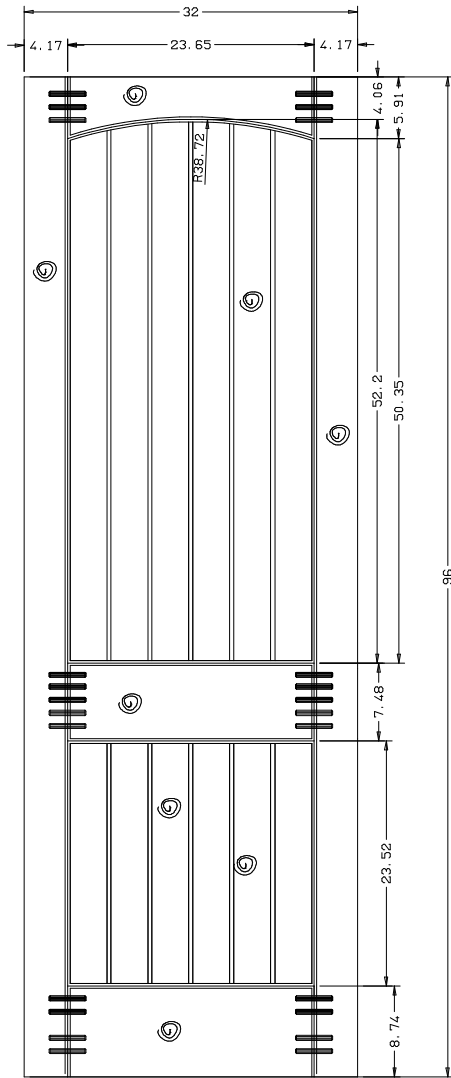

Titulo: RM#132 - 96" x 18" x 35mm - Knotty

SQUARE ONE
BUILDING PRODUCTS

Client	963 - SQUARE ONE				
Designer	Renato Cavilia	Approval	Charles Agostini	Reviewed by	Luiz Antonio
Date	18/10/2010	Date	18/10/2010	Review Date	15-02-2021

Titulo: RM#132 - 96" x 24" x 35mm - Knotty

SQUARE ONE
BUILDING PRODUCTS

Client	963 - SQUARE ONE			
Designer	Renato Cavilia	Approval	Charles Agostini	Reviewed by Luiz Antonio
Date	18/10/2010	Date	18/10/2010	Review Date 15-02-2021

Titulo: RM#132 - 96" x 28" x 35mm - Knotty

SQUARE ONE
BUILDING PRODUCTS

Client	963 - SQUARE ONE				
Designer	Renato Cavilia	Approval	Charles Agostini	Reviewed by	Luiz Antonio
Date	18/10/2010	Date	18/10/2010	Review Date	15-02-2021

Titulo: RM#132 - 96" x 30" x 35mm - Knotty					
SQUARE ONE BUILDING PRODUCTS	Client	963 - SQUARE ONE			
	Designer	Renato Cavilia	Approval	Charles Agostini	Reviewed by
	Date	18/10/2010	Date	18/10/2010	Review Date
				Luiz Antonio	15-02-2021