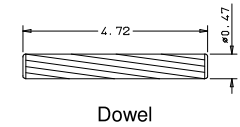

Titulo: RM#132 - 96" x 18" x 35mm - Knotty

SQUARE ONE
BUILDING PRODUCTS

Client	963 - SQUARE ONE				
Designer	Renato Cavilia	Approval	Charles Agostini	Reviewed by	Luiz Antonio
Date	18/10/2010	Date	18/10/2010	Review Date	15-02-2021

Titulo: RM#132 - 96" x 24" x 35mm - Knotty

SQUARE ONE
BUILDING PRODUCTS

Client	963 - SQUARE ONE			
Designer	Renato Cavilia	Approval	Charles Agostini	Reviewed by Luiz Antonio
Date	18/10/2010	Date	18/10/2010	Review Date 15-02-2021

Titulo: RM#132 - 96" x 28" x 35mm - Knotty

SQUARE ONE
BUILDING PRODUCTS

Client	963 - SQUARE ONE				
Designer	Renato Cavilia	Approval	Charles Agostini	Reviewed by	Luiz Antonio
Date	18/10/2010	Date	18/10/2010	Review Date	15-02-2021

Titulo: RM#132 - 96" x 30" x 35mm - Knotty					
SQUARE ONE BUILDING PRODUCTS	Client	963 - SQUARE ONE			
	Designer	Renato Cavilia	Approval	Charles Agostini	Reviewed by
	Date	18/10/2010	Date	18/10/2010	Review Date
				Luiz Antonio	15-02-2021