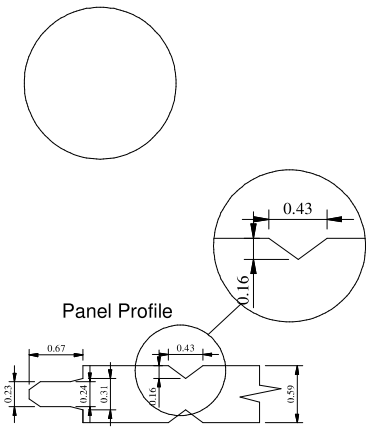

Titulo: RM#132 - 96" x 36" x 35mm - Knotty				
	Client	963 - SQUARE ONE		
	Designer	18/10/2010	Approval	Charles Agostini
	Date	Renato Cavilia	Date	18/10/2010
	Reviewed by	Luiz Antonio	Review Date	15-02-2021