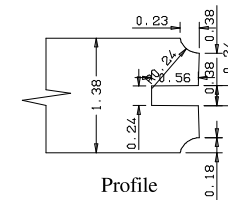

Titulo: RM#132 - 96" x 32" x 35mm - Knotty

SQUARE ONE
BUILDING PRODUCTS

Client	963 - SQUARE ONE			Reviewed by	Luiz Antonio
Designer	Renato Cavilia	Approval	Charles Agostini	Review Date	15-02-2021
Date	18/10/2010	Date	18/10/2010