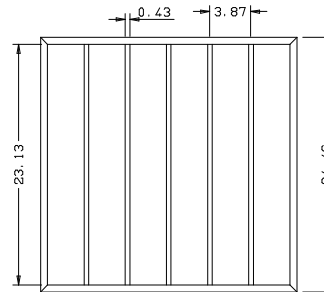

Titulo: RM#132 - 96" x 18" x 35mm - Knotty

SQUARE ONE
BUILDING PRODUCTS

Client	963 - SQUARE ONE				
Designer	Renato Cavilia	Approval	Charles Agostini	Reviewed by	Luiz Antonio
Date	18/10/2010	Date	18/10/2010	Review Date	15-02-2021

Titulo: RM#132 - 96" x 24" x 35mm - Knotty

SQUARE ONE
BUILDING PRODUCTS

Client	963 - SQUARE ONE			
Designer	Renato Cavilia	Approval	Charles Agostini	Reviewed by Luiz Antonio
Date	18/10/2010	Date	18/10/2010	Review Date 15-02-2021

Titulo: RM#132 - 96" x 28" x 35mm - Knotty

SQUARE ONE
BUILDING PRODUCTS

Client	963 - SQUARE ONE				
Designer	Renato Cavilia	Approval	Charles Agostini	Reviewed by	Luiz Antonio
Date	18/10/2010	Date	18/10/2010	Review Date	15-02-2021

Titulo: RM#132 - 96" x 30" x 35mm - Knotty					
SQUARE ONE BUILDING PRODUCTS	Client	963 - SQUARE ONE			
	Designer	Renato Cavilia	Approval	Charles Agostini	Reviewed by
	Date	18/10/2010	Date	18/10/2010	Review Date
				Luiz Antonio	15-02-2021