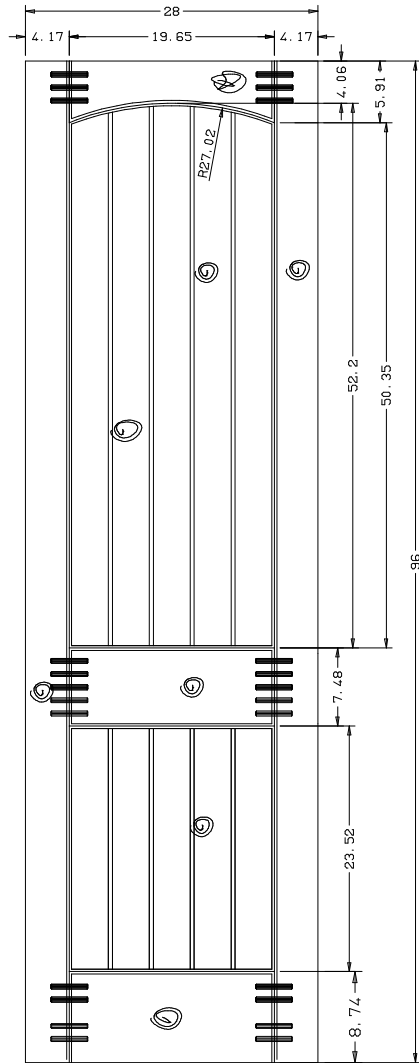

Titulo: RM#132 - 96" x 18" x 35mm - Knotty

SQUARE ONE
BUILDING PRODUCTS

Client	963 - SQUARE ONE				
Designer	Renato Cavilia	Approval	Charles Agostini	Reviewed by	Luiz Antonio
Date	18/10/2010	Date	18/10/2010	Review Date	15-02-2021

Titulo: RM#132 - 96" x 24" x 35mm - Knotty

SQUARE ONE
BUILDING PRODUCTS

Client	963 - SQUARE ONE			
Designer	Renato Cavilia	Approval	Charles Agostini	Reviewed by Luiz Antonio
Date	18/10/2010	Date	18/10/2010	Review Date 15-02-2021

Titulo: RM#132 - 96" x 28" x 35mm - Knotty

SQUARE ONE
BUILDING PRODUCTS

Client	963 - SQUARE ONE				
Designer	Renato Cavilia	Approval	Charles Agostini	Reviewed by	Luiz Antonio
Date	18/10/2010	Date	18/10/2010	Review Date	15-02-2021

Titulo: RM#132 - 96" x 30" x 35mm - Knotty					
SQUARE ONE BUILDING PRODUCTS	Client	963 - SQUARE ONE			
	Designer	Renato Cavilia	Approval	Charles Agostini	Reviewed by
	Date	18/10/2010	Date	18/10/2010	Review Date
				Luiz Antonio	15-02-2021