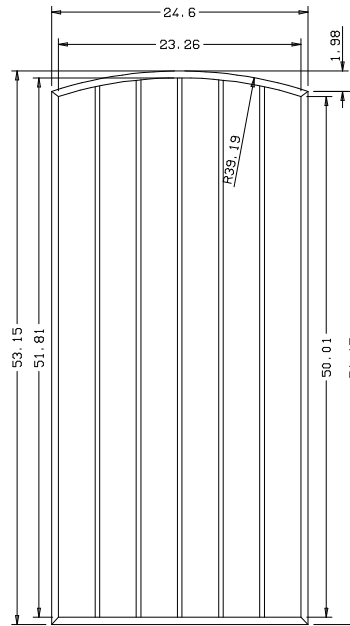

Titulo: RM#132 - 96" x 32" x 35mm - Knotty

SQUARE ONE
BUILDING PRODUCTS

Client	963 - SQUARE ONE			Reviewed by	Luiz Antonio
Designer	Renato Cavilia	Approval	Charles Agostini	Review Date	15-02-2021
Date	18/10/2010	Date	18/10/2010