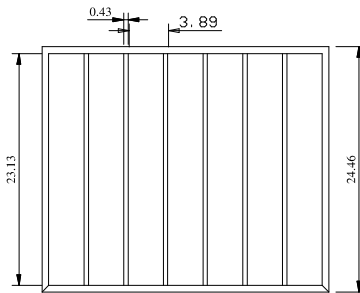

Titulo: RM#132 - 96" x 24" x 35mm - Knotty

SQUARE ONE
BUILDING PRODUCTS

Client	963 - SQUARE ONE			
Designer	Renato Cavilia	Approval	Charles Agostini	Reviewed by Luiz Antonio
Date	18/10/2010	Date	18/10/2010	Review Date 15-02-2021

Titulo: RM#132 - 96" x 28" x 35mm - Knotty

SQUARE ONE
BUILDING PRODUCTS

Client	963 - SQUARE ONE				
Designer	Renato Cavilia	Approval	Charles Agostini	Reviewed by	Luiz Antonio
Date	18/10/2010	Date	18/10/2010	Review Date	15-02-2021

Titulo: RM#132 - 96" x 30" x 35mm - Knotty					
SQUARE ONE BUILDING PRODUCTS	Client	963 - SQUARE ONE			
	Designer	Renato Cavilia	Approval	Charles Agostini	Reviewed by
	Date	18/10/2010	Date	18/10/2010	Review Date
				Luiz Antonio	15-02-2021

Titulo: RM#132 - 96" x 32" x 35mm - Knotty

SQUARE ONE
BUILDING PRODUCTS

Client	963 - SQUARE ONE			Reviewed by	Luiz Antonio
Designer	Renato Cavilia	Approval	Charles Agostini	Review Date	15-02-2021
Date	18/10/2010	Date	18/10/2010		