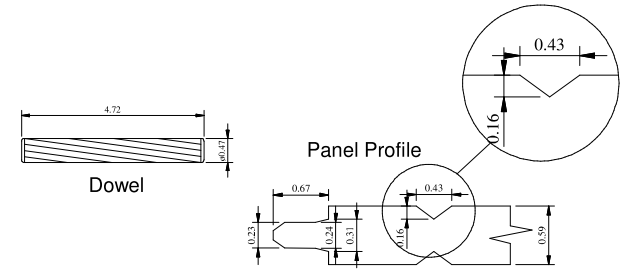

Titulo: RM#132 - 96" x 18" x 35mm - Knotty

SQUARE ONE
BUILDING PRODUCTS

Client	963 - SQUARE ONE				
Designer	Renato Cavilia	Approval	Charles Agostini	Reviewed by	Luiz Antonio
Date	18/10/2010	Date	18/10/2010	Review Date	15-02-2021

Titulo: RM#132 - 96" x 24" x 35mm - Knotty

SQUARE ONE
BUILDING PRODUCTS

Client	963 - SQUARE ONE			
Designer	Renato Cavilia	Approval	Charles Agostini	Reviewed by Luiz Antonio
Date	18/10/2010	Date	18/10/2010	Review Date 15-02-2021

Titulo: RM#132 - 96" x 28" x 35mm - Knotty

SQUARE ONE
BUILDING PRODUCTS

Client	963 - SQUARE ONE				
Designer	Renato Cavilia	Approval	Charles Agostini	Reviewed by	Luiz Antonio
Date	18/10/2010	Date	18/10/2010	Review Date	15-02-2021

Titulo: RM#132 - 96" x 30" x 35mm - Knotty					
SQUARE ONE BUILDING PRODUCTS	Client	963 - SQUARE ONE			
	Designer	Renato Cavilia	Approval	Charles Agostini	Reviewed by
	Date	18/10/2010	Date	18/10/2010	Review Date
				Luiz Antonio	15-02-2021