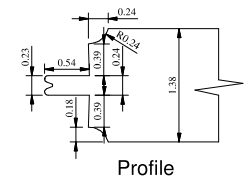

Titulo: RM#132 - 96" x 18" x 35mm - Knotty

SQUARE ONE
BUILDING PRODUCTS

Client	963 - SQUARE ONE				
Designer	Renato Cavilia	Approval	Charles Agostini	Reviewed by	Luiz Antonio
Date	18/10/2010	Date	18/10/2010	Review Date	15-02-2021

Titulo: RM#132 - 96" x 24" x 35mm - Knotty

SQUARE ONE
BUILDING PRODUCTS

Client	963 - SQUARE ONE			
Designer	Renato Cavilia	Approval	Charles Agostini	Reviewed by Luiz Antonio
Date	18/10/2010	Date	18/10/2010	Review Date 15-02-2021

Titulo: RM#132 - 96" x 28" x 35mm - Knotty

SQUARE ONE
BUILDING PRODUCTS

Client	963 - SQUARE ONE				
Designer	Renato Cavilia	Approval	Charles Agostini	Reviewed by	Luiz Antonio
Date	18/10/2010	Date	18/10/2010	Review Date	15-02-2021