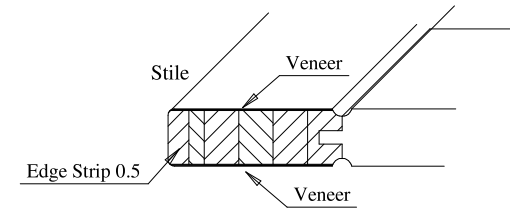

Titulo: RM#132 - 96" x 32" x 35mm - Knotty

SQUARE ONE
BUILDING PRODUCTS

Client	963 - SQUARE ONE			Reviewed by	Luiz Antonio
Designer	Renato Cavilia	Approval	Charles Agostini	Review Date	15-02-2021
Date	18/10/2010	Date	18/10/2010