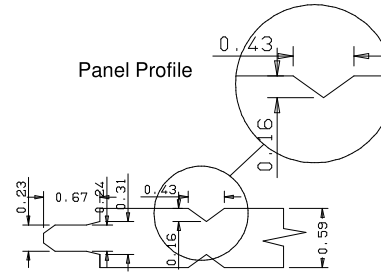

Titulo: RM#132 - 96" x 18" x 35mm - Knotty

SQUARE ONE
BUILDING PRODUCTS

Client	963 - SQUARE ONE				
Designer	Renato Cavilia	Approval	Charles Agostini	Reviewed by	Luiz Antonio
Date	18/10/2010	Date	18/10/2010	Review Date	15-02-2021

Titulo: RM#132 - 96" x 24" x 35mm - Knotty

SQUARE ONE
BUILDING PRODUCTS

Client	963 - SQUARE ONE			
Designer	Renato Cavilia	Approval	Charles Agostini	Reviewed by Luiz Antonio
Date	18/10/2010	Date	18/10/2010	Review Date 15-02-2021

Titulo: RM#132 - 96" x 28" x 35mm - Knotty

SQUARE ONE
BUILDING PRODUCTS

Client	963 - SQUARE ONE				
Designer	Renato Cavilia	Approval	Charles Agostini	Reviewed by	Luiz Antonio
Date	18/10/2010	Date	18/10/2010	Review Date	15-02-2021