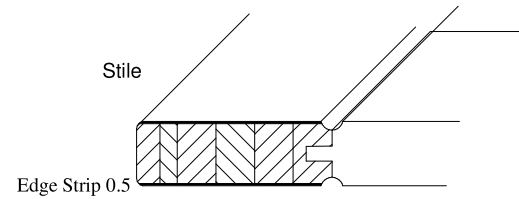

Titulo: RM#132 - 96" x 18" x 35mm - Knotty

SQUARE ONE
BUILDING PRODUCTS

Client	963 - SQUARE ONE				
Designer	Renato Cavilia	Approval	Charles Agostini	Reviewed by	Luiz Antonio
Date	18/10/2010	Date	18/10/2010	Review Date	15-02-2021

Titulo: RM#132 - 96" x 24" x 35mm - Knotty

SQUARE ONE
BUILDING PRODUCTS

Client	963 - SQUARE ONE			
Designer	Renato Cavilia	Approval	Charles Agostini	Reviewed by Luiz Antonio
Date	18/10/2010	Date	18/10/2010	Review Date 15-02-2021

Titulo: RM#132 - 96" x 28" x 35mm - Knotty

SQUARE ONE
BUILDING PRODUCTS

Client	963 - SQUARE ONE				
Designer	Renato Cavilia	Approval	Charles Agostini	Reviewed by	Luiz Antonio
Date	18/10/2010	Date	18/10/2010	Review Date	15-02-2021