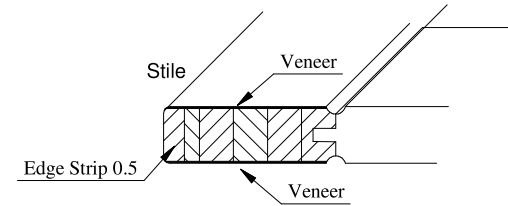

Titulo: RM#132 - 96" x 18" x 35mm - Knotty

SQUARE ONE
BUILDING PRODUCTS

Client	963 - SQUARE ONE				
Designer	Renato Cavilia	Approval	Charles Agostini	Reviewed by	Luiz Antonio
Date	18/10/2010	Date	18/10/2010	Review Date	15-02-2021

Titulo: RM#132 - 96" x 24" x 35mm - Knotty

SQUARE ONE
BUILDING PRODUCTS

Client	963 - SQUARE ONE			
Designer	Renato Cavilia	Approval	Charles Agostini	Reviewed by Luiz Antonio
Date	18/10/2010	Date	18/10/2010	Review Date 15-02-2021

Titulo: RM#132 - 96" x 28" x 35mm - Knotty

SQUARE ONE
BUILDING PRODUCTS

Client	963 - SQUARE ONE				
Designer	Renato Cavilia	Approval	Charles Agostini	Reviewed by	Luiz Antonio
Date	18/10/2010	Date	18/10/2010	Review Date	15-02-2021