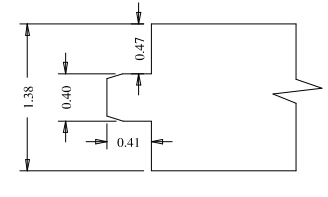

Dowel

Panel Flat - 0.39

Stile

Edge Strip 0.5

Profile

Profile

A	B	C
36"(910.4)	27.25	28.03
34"(859.6)	25.25	26.06
32"(808.8)	23.25	24.05
30"(758.0)	21.25	22.04
28"(707.2)	19.25	20.03
26"(656.4)	17.25	18.03
24"(605.6)	15.25	16.06
22"(554.8)	13.25	14.05
20"(504.0)	11.25	12.04
18"(453.2)	9.25	10.03
16"(402.4)	7.25	8.03

Titulo: RF#702 - 84" x 16" a 36" x35mm - FRIZADA					
SQUARE ONE BUILDING PRODUCTS	Client	963- Square One			
	Designer	Luiz Antônio	Approval	Charles	Reviewed by Luiz
	Date	21-02-2022	Date	21-02-2022	Review Date 21-02-2022