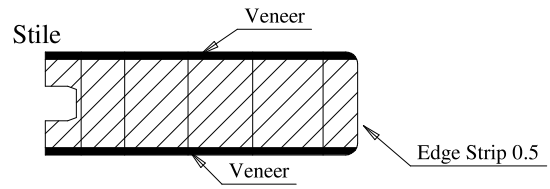

Dowel

Panel Flat - 0.39

Stile

Edge Strip 0.5

Profile

Profile

A	B	C
36"(910.4)	27.25	28.03
34"(859.6)	25.25	26.06
32"(808.8)	23.25	24.05
30"(758.0)	21.25	22.04
28"(707.2)	19.25	20.03
26"(656.4)	17.25	18.03
24"(605.6)	15.25	16.06
22"(554.8)	13.25	14.05
20"(504.0)	11.25	12.04
18"(453.2)	9.25	10.03
16"(402.4)	7.25	8.03

Titulo: RF#702 - 84" x 16" a 36" x35mm - FRIZADA					
SQUARE ONE BUILDING PRODUCTS	Client	963- Square One			
	Designer	Luiz Antônio	Approval	Charles	Reviewed by Luiz
	Date	21-02-2022	Date	21-02-2022	Review Date 21-02-2022