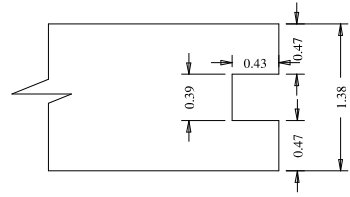

Dowel

Panel Flat - 0.39

Stile

Edge Strip 0.5

Profile

Profile

A	B	C
36"(910.4)	27.25	28.03
34"(859.6)	25.25	26.06
32"(808.8)	23.25	24.05
30"(758.0)	21.25	22.04
28"(707.2)	19.25	20.03
26"(656.4)	17.25	18.03
24"(605.6)	15.25	16.06
22"(554.8)	13.25	14.05
20"(504.0)	11.25	12.04
18"(453.2)	9.25	10.03
16"(402.4)	7.25	8.03

Titulo: RF#702 - 84" x 16" a 36" x35mm - FRIZADA					
SQUARE ONE BUILDING PRODUCTS	Client	963- Square One			
	Designer	Luiz Antônio	Approval	Charles	Reviewed by Luiz
	Date	21-02-2022	Date	21-02-2022	Review Date 21-02-2022