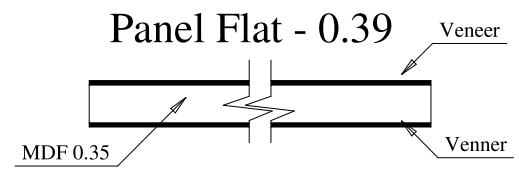

Dowel

Panel Flat - 0.39

Stile

Edge Strip 0.5

Profile

Profile

A	B	C
36"(910.4)	27.25	28.03
34"(859.6)	25.25	26.06
32"(808.8)	23.25	24.05
30"(758.0)	21.25	22.04
28"(707.2)	19.25	20.03
26"(656.4)	17.25	18.03
24"(605.6)	15.25	16.06
22"(554.8)	13.25	14.05
20"(504.0)	11.25	12.04
18"(453.2)	9.25	10.03
16"(402.4)	7.25	8.03

Titulo: RF#702 - 84" x 16" a 36" x35mm - FRIZADA					
SQUARE ONE BUILDING PRODUCTS	Client	963- Square One			
	Designer	Luiz Antônio	Approval	Charles	Reviewed by Luiz
	Date	21-02-2022	Date	21-02-2022	Review Date 21-02-2022