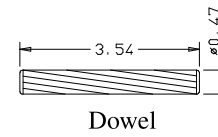

Glass 0.15

Dowel

A	B	C
36"	27.25	28.03
34"	25.25	26.06
32"	23.25	24.05
30"	21.25	22.04
28"	19.25	20.03
26"	17.25	18.03
24"	15.25	16.06
22"	13.25	14.05
20"	11.25	12.04
18"	9.25	10.03
16"	7.25	8.03

Profile

Profile

Titulo: RV#503 - 80" x 35mm - Shaker - Clear

	Client	963-SQUARE ONE				
	Designer	Luiz Antônio	Approval	Charles	Reviewed by	Luiz Antônio
	Date	29-03-2019	Date	29-03-2019	Review Date	29-03-2019