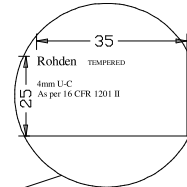

Glass 0.15

Dowel

A	B	C
36"	27.25	28.03
34"	25.25	26.06
32"	23.25	24.05
30"	21.25	22.04
28"	19.25	20.03
26"	17.25	18.03
24"	15.25	16.06
22"	13.25	14.05
20"	11.25	12.04
18"	9.25	10.03
16"	7.25	8.03

Profile

Profile

Titulo: RV#503 - 80" x 35mm - Shaker - Clear

	Client	963-SQUARE ONE				
	Designer	Luiz Antônio	Approval	Charles	Reviewed by	Luiz Antônio
	Date	29-03-2019	Date	29-03-2019	Review Date	29-03-2019