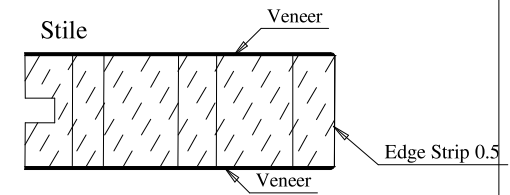

Glass 0.15

Dowel

A	B	C
36"	27.25	28.03
34"	25.25	26.06
32"	23.25	24.05
30"	21.25	22.04
28"	19.25	20.03
26"	17.25	18.03
24"	15.25	16.06
22"	13.25	14.05
20"	11.25	12.04
18"	9.25	10.03
16"	7.25	8.03

Profile

Profile

Titulo: RV#503 - 80" x 35mm - Shaker - Clear

	Client	963-SQUARE ONE				
	Designer	Luiz Antônio	Approval	Charles	Reviewed by	Luiz Antônio
	Date	29-03-2019	Date	29-03-2019	Review Date	29-03-2019