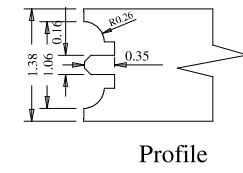

Glass 0.15

Dowel

Profile

Profile

A	B	C (Vidro)
15"	9.48	9.40
16"	10.48	10.40

Titulo: RV#503 - 80" x 15" a 16" x 35mm - CLEAR

SQUARE ONE
BUILDING PRODUCTS

Client	963- Square One			
Designer	Luiz Antônio	Approval	Charles	Reviewed by Luiz Antônio
Date	26-11-2019	Date	26-11-2019	Review Date 26-11-2019

Glass 0.15

A	B	C
38"	29.65	29.57
36"	27.65	27.55
34"	25.65	25.57
32"	23.65	23.54
30"	21.65	21.57
28"	19.65	23.50
26"	17.65	17.55
24"	15.65	15.55
18"	9.65	9.56

Titulo: RV#503 - 80" x 18" a 38" x 35mm - CLEAR