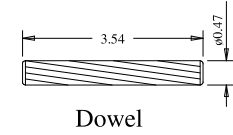

Glass 0.15

Dowel

Profile

Profile

A	B	C (Vidro)
15"	9.48	9.40
16"	10.48	10.40

Titulo: RV#503 - 80" x 15" a 16" x 35mm - CLEAR

SQUARE ONE
BUILDING PRODUCTS

Client	963- Square One			
Designer	Luiz Antônio	Approval	Charles	Reviewed by Luiz Antônio
Date	26-11-2019	Date	26-11-2019	Review Date 26-11-2019

Glass 0.15

A	B	C
38"	29.65	29.57
36"	27.65	27.55
34"	25.65	25.57
32"	23.65	23.54
30"	21.65	21.57
28"	19.65	23.50
26"	17.65	17.55
24"	15.65	15.55
18"	9.65	9.56

Titulo: RV#503 - 80" x 18" a 38" x 35mm - CLEAR