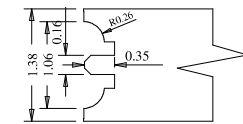

Glass 0.15

Dowel

Profile

Profile

A	B	C (Vidro)
15"	9.48	9.40
16"	10.48	10.40

Titulo: RV#503 - 80" x 15" a 16" x 35mm - CLEAR

SQUARE ONE
BUILDING PRODUCTS

Client	963- Square One			
Designer	Luiz Antônio	Approval	Charles	Reviewed by Luiz Antônio
Date	26-11-2019	Date	26-11-2019	Review Date 26-11-2019

Glass 0.15

A	B	C
38"	29.65	29.57
36"	27.65	27.55
34"	25.65	25.57
32"	23.65	23.54
30"	21.65	21.57
28"	19.65	23.50
26"	17.65	17.55
24"	15.65	15.55
18"	9.65	9.56

Titulo: RV#503 - 80" x 18" a 38" x 35mm - CLEAR