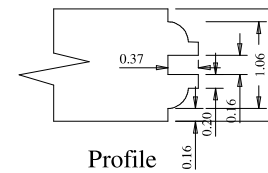

Glass 0.15

Dowel

Profile

Profile

A	B	C (Vidro)
15"	9.48	9.40
16"	10.48	10.40

Titulo: RV#503 - 80" x 15" a 16" x 35mm - CLEAR

SQUARE ONE
BUILDING PRODUCTS

Client	963- Square One			
Designer	Luiz Antônio	Approval	Charles	Reviewed by Luiz Antônio
Date	26-11-2019	Date	26-11-2019	Review Date 26-11-2019

Glass 0.15

A	B	C
38"	29.65	29.57
36"	27.65	27.55
34"	25.65	25.57
32"	23.65	23.54
30"	21.65	21.57
28"	19.65	23.50
26"	17.65	17.55
24"	15.65	15.55
18"	9.65	9.56

Titulo: RV#503 - 80" x 18" a 38" x 35mm - CLEAR