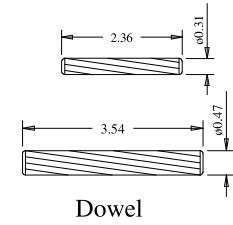

Glass 0.15

Dowel

Profile

Profile

A	B	C (Vidro)
15"	9.48	9.40
16"	10.48	10.40

Titulo: RV#503 - 80" x 15" a 16" x 35mm - CLEAR

SQUARE ONE
BUILDING PRODUCTS

Client	963- Square One			
Designer	Luiz Antônio	Approval	Charles	Reviewed by Luiz Antônio
Date	26-11-2019	Date	26-11-2019	Review Date 26-11-2019

Glass 0.15

A	B	C
38"	29.65	29.57
36"	27.65	27.55
34"	25.65	25.57
32"	23.65	23.54
30"	21.65	21.57
28"	19.65	23.50
26"	17.65	17.55
24"	15.65	15.55
18"	9.65	9.56

Titulo: RV#503 - 80" x 18" a 38" x 35mm - CLEAR