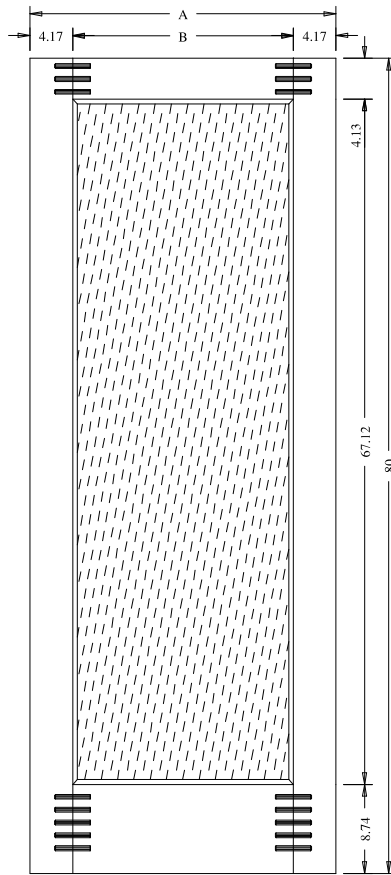

Glass 0.15

Dowel

Profile

Profile

A	B	C (Vidro)
15"	9.48	9.40
16"	10.48	10.40

Titulo: RV#503 - 80" x 15" a 16" x 35mm - CLEAR

SQUARE ONE
BUILDING PRODUCTS

Client	963- Square One			
Designer	Luiz Antônio	Approval	Charles	Reviewed by Luiz Antônio
Date	26-11-2019	Date	26-11-2019	Review Date 26-11-2019

Glass 0.15

A	B	C
38"	29.65	29.57
36"	27.65	27.55
34"	25.65	25.57
32"	23.65	23.54
30"	21.65	21.57
28"	19.65	23.50
26"	17.65	17.55
24"	15.65	15.55
18"	9.65	9.56

Titulo: RV#503 - 80" x 18" a 38" x 35mm - CLEAR