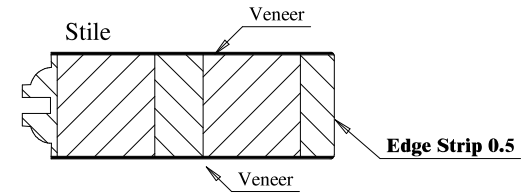

Glass 0.15

Dowel

Profile

Profile

A	B	C (Vidro)
15"	9.48	9.40
16"	10.48	10.40

Titulo: RV#503 - 80" x 15" a 16" x 35mm - CLEAR

SQUARE ONE
BUILDING PRODUCTS

Client	963- Square One			
Designer	Luiz Antônio	Approval	Charles	Reviewed by Luiz Antônio
Date	26-11-2019	Date	26-11-2019	Review Date 26-11-2019

Glass 0.15

A	B	C
38"	29.65	29.57
36"	27.65	27.55
34"	25.65	25.57
32"	23.65	23.54
30"	21.65	21.57
28"	19.65	23.50
26"	17.65	17.55
24"	15.65	15.55
18"	9.65	9.56

Titulo: RV#503 - 80" x 18" a 38" x 35mm - CLEAR