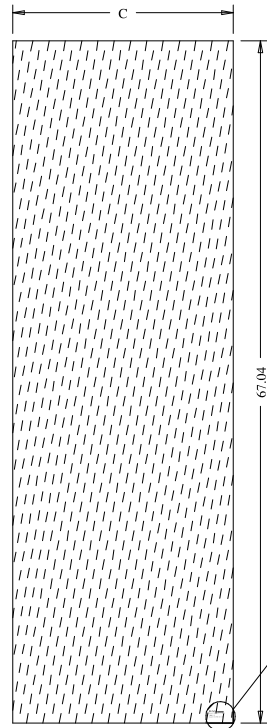

Glass 0.15

Dowel

Profile

Profile

A	B	C (Vidro)
15"	9.48	9.40
16"	10.48	10.40

Titulo: RV#503 - 80" x 15" a 16" x 35mm - CLEAR

SQUARE ONE
BUILDING PRODUCTS

Client	963- Square One			
Designer	Luiz Antônio	Approval	Charles	Reviewed by Luiz Antônio
Date	26-11-2019	Date	26-11-2019	Review Date 26-11-2019

Glass 0.15

A	B	C
38"	29.65	29.57
36"	27.65	27.55
34"	25.65	25.57
32"	23.65	23.54
30"	21.65	21.57
28"	19.65	23.50
26"	17.65	17.55
24"	15.65	15.55
18"	9.65	9.56

Titulo: RV#503 - 80" x 18" a 38" x 35mm - CLEAR