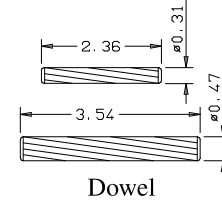

Glass 0.15

A	B	C	D (vidro)
36" (910.4mm)	27.65	8.87	8.79
34" (859.6mm)	25.65	8.20	8.12
32" (808.8mm)	23.65	7.54	7.46
30" (758mm)	21.65	6.87	6.79
28" (707.2mm)	19.65	6.20	6.12
26" (656.4mm)	17.65	5.54	5.46
24" (604.6mm)	15.65	4.87	4.79

Titulo: RV#506 - 80" x 35mm - Primed - Bevel

	Client	Square One			
	Designer	Luiz Antônio Cirico	Approval	Charles Agostini	Reviewed by Luiz
	Date	23-03-2020	Date	23-03-2020	Review Date 23-03-2020