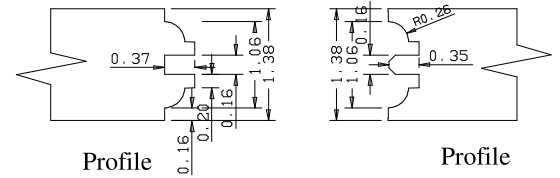

Glass 0.15

A	B	C	D (vidro)
36" (910.4mm)	27.65	8.87	8.79
34" (859.6mm)	25.65	8.20	8.12
32" (808.8mm)	23.65	7.54	7.46
30" (758mm)	21.65	6.87	6.79
28" (707.2mm)	19.65	6.20	6.12
26" (656.4mm)	17.65	5.54	5.46
24" (604.6mm)	15.65	4.87	4.79

Titulo: RV#506 - 80" x 35mm - Primed - Bevel

	Client	Square One			
	Designer	Luiz Antônio Cirico	Approval	Charles Agostini	Reviewed by Luiz
	Date	23-03-2020	Date	23-03-2020	Review Date 23-03-2020