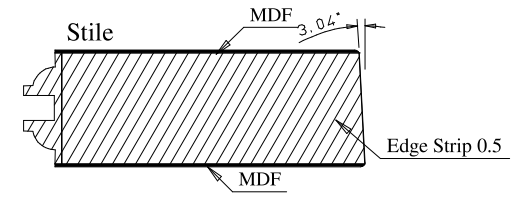

Glass 0.15

A	B	C	D (vidro)
36" (910.4mm)	27.65	8.87	8.79
34" (859.6mm)	25.65	8.20	8.12
32" (808.8mm)	23.65	7.54	7.46
30" (758mm)	21.65	6.87	6.79
28" (707.2mm)	19.65	6.20	6.12
26" (656.4mm)	17.65	5.54	5.46
24" (604.6mm)	15.65	4.87	4.79

Titulo: RV#506 - 80" x 35mm - Primed - Bevel

	Client	Square One			
	Designer	Luiz Antônio Cirico	Approval	Charles Agostini	Reviewed by Luiz
	Date	23-03-2020	Date	23-03-2020	Review Date 23-03-2020